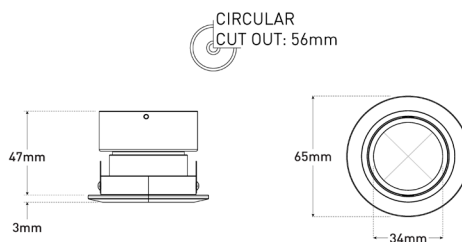

VITEO-MINI - Adjustable Miniature Downlight

Description

Directional architectural miniature downlight featuring an anti-glare baffle and minimal bezel. 65mm diameter for discreet installation with 20 degree tilt capability. The fixture is available in a variety of finishes. GU10 Lamp holder included.

Dimensions

Specification

Suggested Light Source	GU10: DYNA, DYNA-LUX ENGINE: DIABLO Range
Lamp Change	Removal of Fixture
Voltage	Max. 240V
Tilt	20°
Rotation	-
Cut Out	56MM - Circular
Anti-Glare	Yes
IP Rating	IP20
Material	Aluminium
Finish	Solid Colours - Epoxy Powder Coat; Metallic Finishes - Electroplated