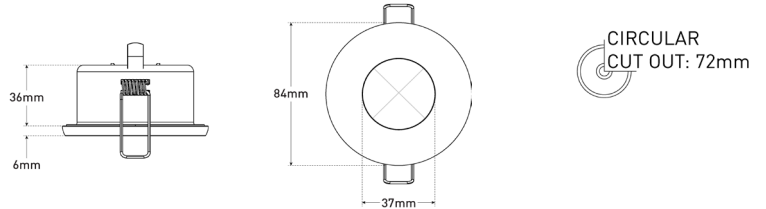

**NEMO - IP65 Downlight**

**Description**

IP65 NEMO Fixture featuring die-cast Aluminium construction with double-tempered safety glass. Product incorporates a simple clip lamp change mechanism with removable fascia for ease of maintenance. Fixture is available in a variety of finishes.

**Dimensions**

**Specification**

<b>Suggested Light Source</b>	GU10: DYNA, DYNA-LUX   ENGINE: DIABLO Range
<b>Construction</b>	Aluminium
<b>Lamp Change</b>	Clip Lamp Change Mechanism
<b>Power Consumption</b>	Variable Light Source
<b>Voltage</b>	Max. 240V
<b>Tilt</b>	Fixed
<b>Rotation</b>	Fixed
<b>Cutout</b>	72mm - Circular
<b>Anti-Glare</b>	Yes
<b>IP Rating</b>	IP65
<b>Finish</b>	Solid Colours - Epoxy Powder Coat; Metallic Finishes - Electroplated