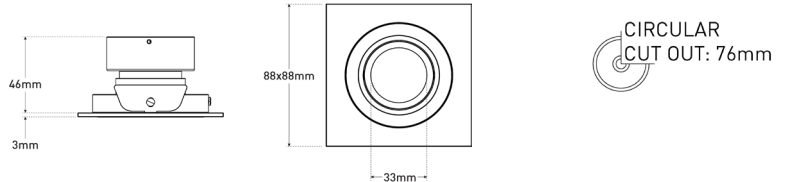

**MAGNO-SQ-TL** - Directional Square Magnetic Downlight

**Description**

Directional architectural square downlight featuring an anti-glare baffle and magnetic lamp change mechanism. Facilitates 360 degree rotation and tilt capability. The fixture is available in a variety of finishes

**Dimensions**

**Specification**

<b>Suggested Light Source</b>	GU10: DYNA, DYNA-LUX   ENGINE: DIABLO Range
<b>Construction</b>	Aluminium Frame / Magnetic Suspension
<b>Lamp Change</b>	Magnetic Lamp Change Mechanism
<b>Power Consumption</b>	Variable Light Source - LED Module / GU10
<b>Voltage</b>	Max. 240V
<b>Tilt</b>	30°
<b>Rotation</b>	360°
<b>Cutout</b>	76mm - Circular
<b>Anti-Glare</b>	Yes
<b>IP Rating</b>	IP20
<b>Finish</b>	Solid Colours - Epoxy Powder Coat; Metallic Finishes - Electroplated