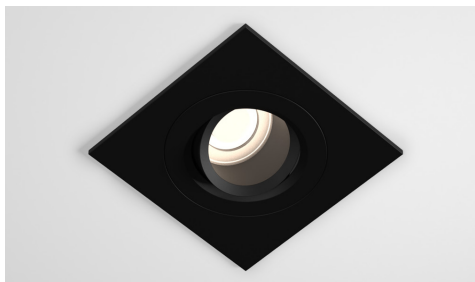

BLACK (RAL9005)