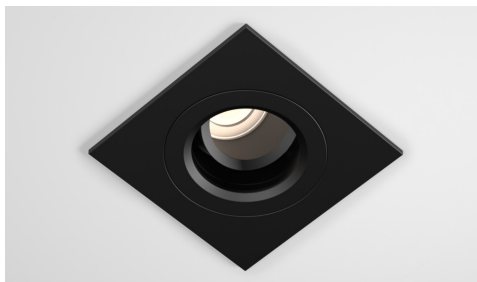

**MAGNO-SQ-TL-IP54** - Directional Square Magnetic

**Description**

Directional architectural square downlight featuring an anti-glare baffle and magnetic lamp change mechanism. Construction rated to IP54 with 360 Degree rotation and tilt capability. The fixture is available in a variety of finishes

**Dimensions**

**Specification**

<b>Suggested Light Source</b>	GU10: DYNA, DYNA-LUX   ENGINE: DIABLO Range
<b>Construction</b>	Aluminium Frame / Magnetic Suspension
<b>Lamp Change</b>	Magnetic Lamp Change Mechanism
<b>Power Consumption</b>	Variable Light Source - LED Module / GU10
<b>Voltage</b>	Max. 240V
<b>Tilt</b>	30°
<b>Rotation</b>	360°
<b>Cutout</b>	76mm - Circular
<b>Anti-Glare</b>	Yes
<b>IP Rating</b>	IP54
<b>Finish</b>	Epoxy Powder Coat

**Finishes**

ALL WHITE (RAL9016)

BLACK (RAL9005)

CHROME