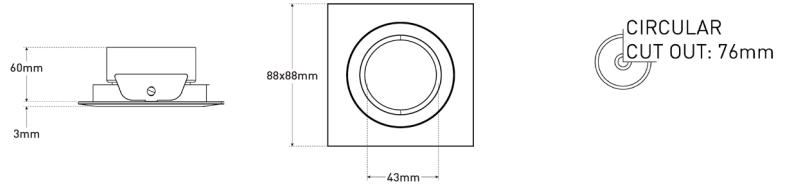

**MAGNO-SQ-TL-IP54** - Directional Square Magnetic

**Description**

Directional architectural square downlight featuring an anti-glare baffle and magnetic lamp change mechanism. Construction rated to IP54 with 360 Degree rotation and tilt capability. The fixture is available in a variety of finishes

**Dimensions**

**Specification**

<b>Suggested Light Source</b>	GU10: DYNA, DYNA-LUX   ENGINE: DIABLO Range
<b>Construction</b>	Aluminium Frame / Magnetic Suspension
<b>Lamp Change</b>	Magnetic Lamp Change Mechanism
<b>Power Consumption</b>	Variable Light Source - LED Module / GU10
<b>Voltage</b>	Max. 240V
<b>Tilt</b>	30°
<b>Rotation</b>	360°
<b>Cutout</b>	76mm - Circular
<b>Anti-Glare</b>	Yes
<b>IP Rating</b>	IP54
<b>Finish</b>	Epoxy Powder Coat