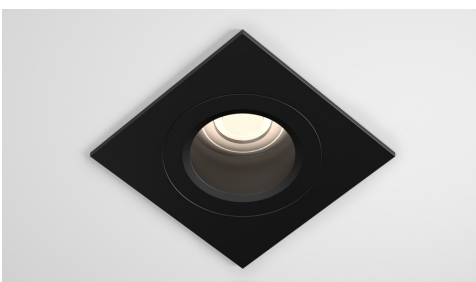

MAGNO-SQ-IP44 - Fixed Magnetic Downlight

Description

Architectural square downlight rated to IP44. Featuring an anti-glare baffle and magnetic lamp change mechanism. The recessed light source serves to minimise glare. The fixture is available in a variety of finishes.

Dimensions

Specification

Suggested Light Source	GU10: DYNA, DYNA-LUX ENGINE: DIABLO Range
Construction	Aluminium Frame / Magnetic Suspension
Lamp Change	Magnetic Lamp Change Mechanism
Power Consumption	Variable Light Source - LED Module / GU10
Voltage	Max. 240V
Tilt	Fixed
Rotation	Fixed
Cutout	76mm - Circular
Anti-Glare	Yes
IP Rating	IP44
Finish	Solid Colours - Epoxy Powder Coat; Metallic Finishes - Electroplated

Finishes

BLACK (RAL9005)

CHROME