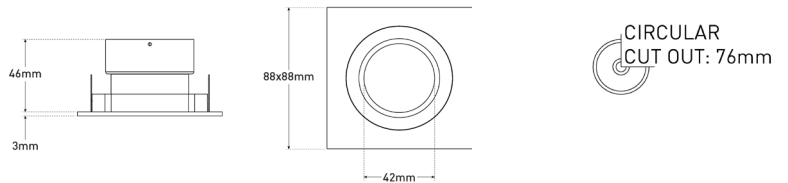

MAGNO-SQ-IP44 - Fixed Magnetic Downlight

Description

Architectural square downlight rated to IP44. Featuring an anti-glare baffle and magnetic lamp change mechanism. The recessed light source serves to minimise glare. The fixture is available in a variety of finishes.

Dimensions

Specification

Suggested Light Source	GU10: DYNA, DYNA-LUX ENGINE: DIABLO Range
Construction	Aluminium Frame / Magnetic Suspension
Lamp Change	Magnetic Lamp Change Mechanism
Power Consumption	Variable Light Source - LED Module / GU10
Voltage	Max. 240V
Tilt	Fixed
Rotation	Fixed
Cutout	76mm - Circular
Anti-Glare	Yes
IP Rating	IP44
Finish	Solid Colours - Epoxy Powder Coat; Metallic Finishes - Electroplated