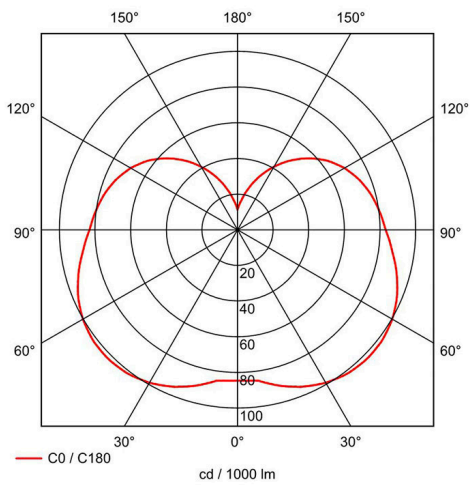

Frontera-Sq - Square Polished Chrome Mirror Light

Description

The Frontera-Sq is an attractive wall mounted fixture with IP44 ingress protection. Ideal for vertical or horizontal mounting adjacent to mirror. Polished chrome detailing with durable polycarbonate diffuser to minimise glare.

Dimensions

Photometrics

Specification

Light Source	LED
Dimming Options	Switched
Voltage	240V
Power Consumption	13W
Colour Temperature	3000K
Light Output	1420lm
Lm Per Watt	109lm/W
Beam Angle	280°
CRI	>82
IP Rating	IP44
Finish	Polished Chrome