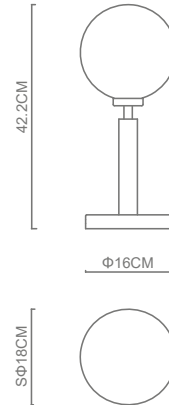

ZIRA - Table Lamp

Description

This modern table lamp features attractive styling with a shadeless design creating an inviting atmosphere. Ideal for complementing the most exquisite of bedrooms.

Dimensions

Specification

Suggested Light Source	DYNA-E27
Voltage	Max. 240V
IP Rating	IP20
Finish	Stainless Steel