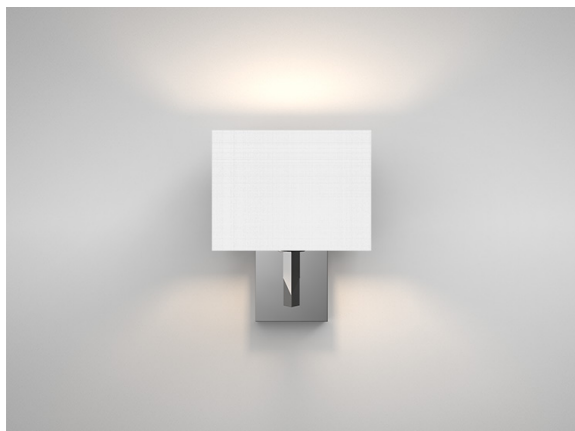

ZED - Square Shade Wall Light

Description

This modern wall lamp features attractive styling combined with warm fabric shade creating an inviting atmosphere. Ideal for complementing the most exquisite of bedrooms offering bedside functionality with ambient light source. **Images shown are for reference. Products do not come with light source included as standard.**

Dimensions

Specification

Suggested Light Source	DYNA-E14
Voltage	Max. 240V
IP Rating	IP20
Weight	454g
Finish	Chrome; Bronze

Finishes

CHROME

BRONZE