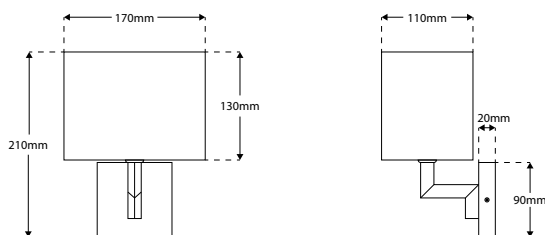

ZED - Square Shade Wall Light

Description

This modern wall lamp features attractive styling combined with warm fabric shade creating an inviting atmosphere. Ideal for complementing the most exquisite of bedrooms offering bedside functionality with ambient light source. **Images shown are for reference. Products do not come with light source included as standard.**

Dimensions

Specification

Suggested Light Source	DYNA-E14
Voltage	Max. 240V
IP Rating	IP20
Weight	454g
Finish	Chrome; Bronze

Finishes

CHROME

BRONZE