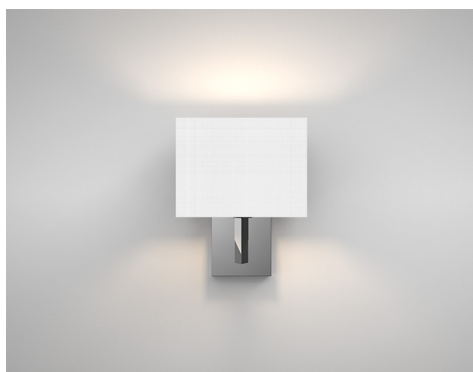

ZED - Square Shade Wall Light

Description

This modern wall lamp features attractive styling combined with warm fabric shade creating an inviting atmosphere. Ideal for complementing the most exquisite of bedrooms offering bedside functionality with ambient light source. **Images shown are for reference. Products do not come with light source included as standard.**

Dimensions

Specification

Suggested Light Source	DYNA-E14
Voltage	Max. 240V
IP Rating	IP20
Weight	454g
Finish	Chrome; Bronze

Finishes

CHROME

BRONZE