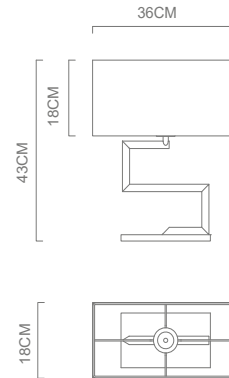

Dimensions

Specification

Suggested Light Source	DYNA-E27
Voltage	Max. 240V
IP Rating	IP20
Finish	Chrome with white fabric shade