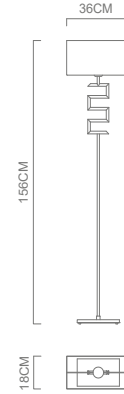

ZED - Floor Lamp

Description

This modern floor lamp features attractive styling combined with white fabric shade creating an inviting atmosphere. Ideal for complementing the most exquisite of living rooms. The lamp features a universal E27 base suitable for incandescent or LED retrofit lamp types. **Images shown are for reference. Products do not come with light source included as standard.**

Dimensions

Specification

Suggested Light Source	DYNA-E27
Voltage	Max. 240V
IP Rating	IP20
Finish	Chrome with white fabric shade