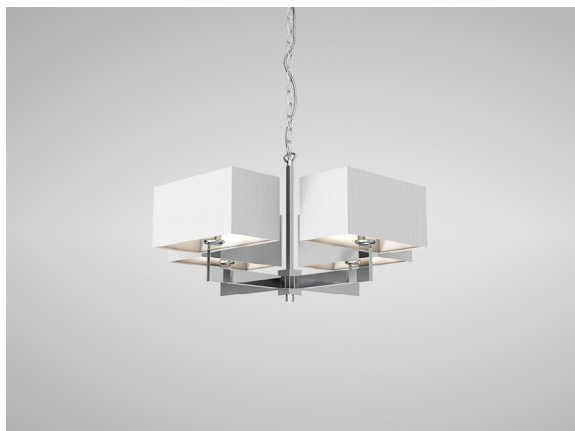

ZED-CL-4 - Designer Quad Pendant

Description

The ZED-CL quad pendant creates the perfect accompaniment to any feature. Cascading light downward the warm toned fabric shades create a soothing atmosphere. Suggested light source is a stylish E27 LED lamp. **Images shown are for reference. Products do not come with light source included as standard.**

Dimensions

Specification

Suggested Light Source (x4)	DYNA-E27
Voltage	240V
IP Rating	IP20
Finish	Chrome