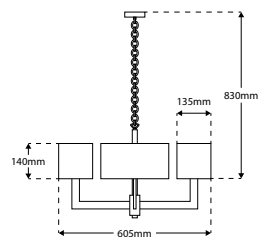

ZED-CL-4 - Designer Quad Pendant

Description

The ZED-CL quad pendant creates the perfect accompaniment to any feature. Cascading light downward the warm toned fabric shades create a soothing atmosphere. Suggested light source is a stylish E27 LED lamp. **Images shown are for reference. Products do not come with light source included as standard.**

Dimensions

Specification

Suggested Light Source (x4)	DYNA-E27
Voltage	240V
IP Rating	IP20
Finish	Chrome