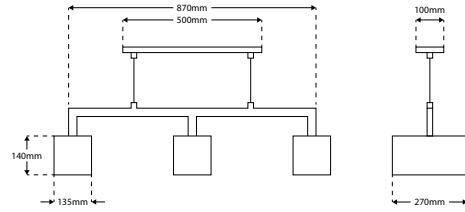

ZED-CL-3 - Designer Triple Pendant

Description

The ZED-CL triple pendant creates the perfect accompaniment to any feature. Cascading light downward the warm toned fabric shades create a soothing atmosphere. Suggested light source is (x3) E27 LED lamp. **Images shown are for reference. Products do not come with light source included as standard.**

Dimensions

Specification

Suggested Light Source (x3)	DYNA-E27
Voltage	240V
IP Rating	IP20
Finish	Chrome