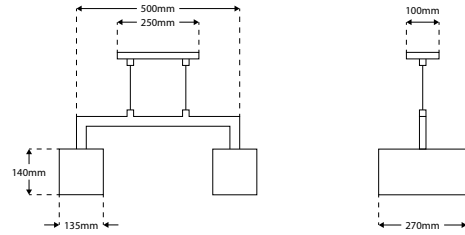

ZED-CL-2 - Designer Twin Pendant

Description

The ZED-CL twin pendant creates the perfect accompaniment to any feature. Cascading light downward the warm toned fabric shades create a soothing atmosphere. Suggested light source is (x2) E27 LED lamp. **Images shown are for reference. Products do not come with light source included as standard.**

Dimensions

Specification

Suggested Light Source (x2)	DYNA-E27
Voltage	240V
IP Rating	IP20
Finish	Chrome