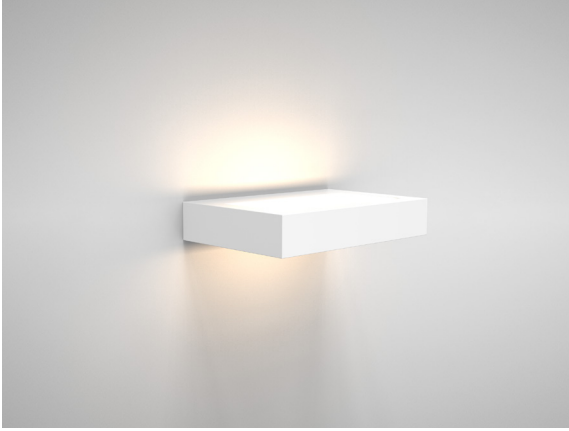

ZARE3 - Ceramic Square Frame Up & Down Wall Light

Description

Part of the ZARE wall light collection, this modern wall fixture is crafted from ceramic with an integrated 6W LED chipset. The fixture provides a wonderful up & down lighting effect with warm white LED source and high CRI greater than Ra>80. Furthermore this low energy fixture is highly efficient.

Dimensions

Specification

Power	6W Circuit Power
Voltage	240V
Colour Temperature	3000K
Lumens	450 Lm
Lumens Per Watt	75 Lm/W
CRI	>80
Chipset	Rebel LED
Binning	4-Step MacAdams Ellipse
IP Rating	IP20
Material	Ceramic
Finish	White