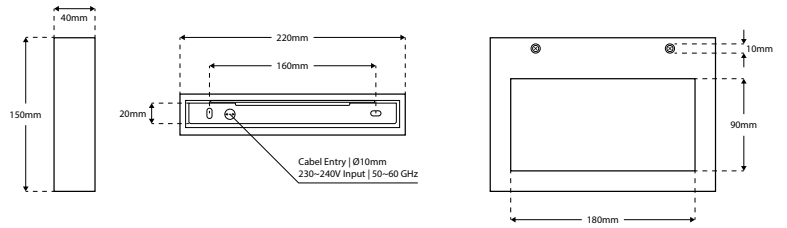

ZARE3 - Ceramic Square Frame Up & Down Wall Light

Description

Part of the ZARE wall light collection, this modern wall fixture is crafted from ceramic with an integrated 6W LED chipset. The fixture provides a wonderful up & down lighting effect with warm white LED source and high CRI greater than Ra>80. Furthermore this low energy fixture is highly efficient.

Dimensions

Specification

Power	6W Circuit Power
Voltage	240V
Colour Temperature	3000K
Lumens	450 Lm
Lumens Per Watt	75 Lm/W
CRI	>80
Chipset	Rebel LED
Binning	4-Step MacAdams Ellipse
IP Rating	IP20
Material	Ceramic
Finish	White