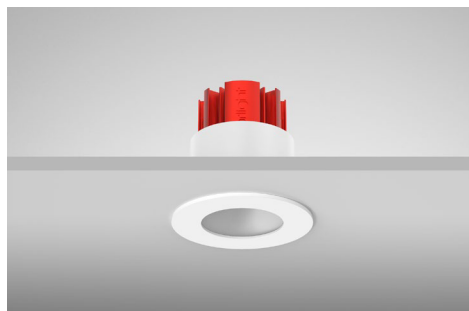

ALL WHITE (RAL 9016)