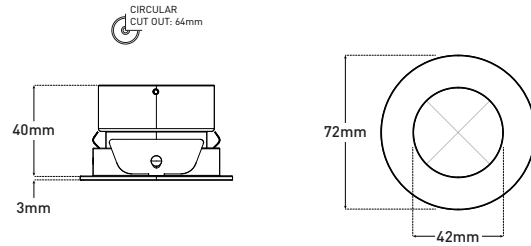

VITEO - Fixed Downlight

Description

Fixed architectural miniature downlight featuring an anti-glare baffle with minimal bezel. 72mm diameter for discreet installation. Supports the use of either a LED GU10 lamp or LED Engine. **Images shown are for visual reference. Light source not included.**

Dimensions

Specification

Suggested Light Source	GU10: DYNA, DYNA-LUX ENGINE: DIABLO Range
Voltage	Max. 240V
Tilt	Fixed
Rotation	Fixed
Cut Out	64MM - Circular
IP Rating	IP20
Material	Aluminium
Finish	Epoxy Powder Coat; Metallic Finishes - Electroplate