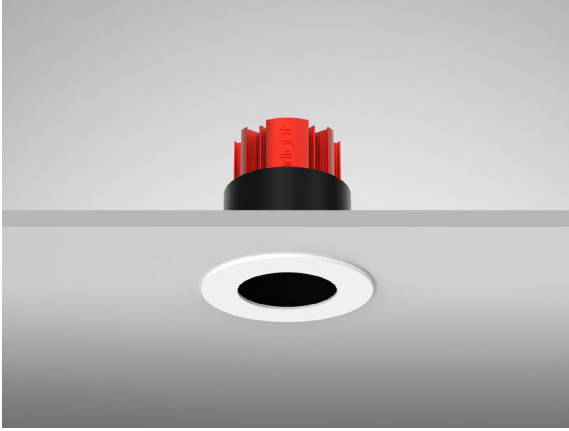

VITEO - Fixed Downlight

Description

Fixed architectural miniature downlight featuring an anti-glare baffle with minimal bezel. 72mm diameter for discreet installation. Supports the use of either a LED GU10 lamp or LED Engine. **Images shown are for visual reference. Light source not included.**

Dimensions

Specification

Suggested Light Source	GU10: DYNA, DYNA-LUX ENGINE: DIABLO Range
Voltage	Max. 240V
Tilt	Fixed
Rotation	Fixed
Cut Out	64MM - Circular
IP Rating	IP20
Material	Aluminium
Finish	Epoxy Powder Coat; Metallic Finishes - Electroplate