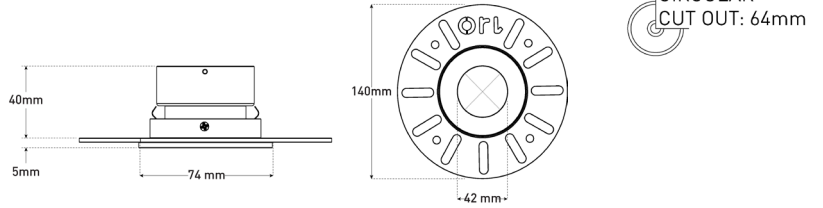

VITEO-TR- Trimless Fixed Anti-glare Downlight

Description

Trimless fixed architectural miniature downlight featuring an anti-glare baffle with minimal bezel. 74 mm diameter for discreet installation.

*\*Images shown are for visual reference. Light source not included.\**

Dimensions

Specification

Suggested Light Source	GU10: DYNA-LUX   ENGINE: DIABLO Range
Construction	Aluminium Frame
Lamp Change	Clip Change
Power Consumption	Variable Light Source
Tilt	Fixed
Rotation	Fixed
Cutout	64mm
Anti-Glare	Yes
IP Rating	IP20
Finish	Epoxy Powder Coat