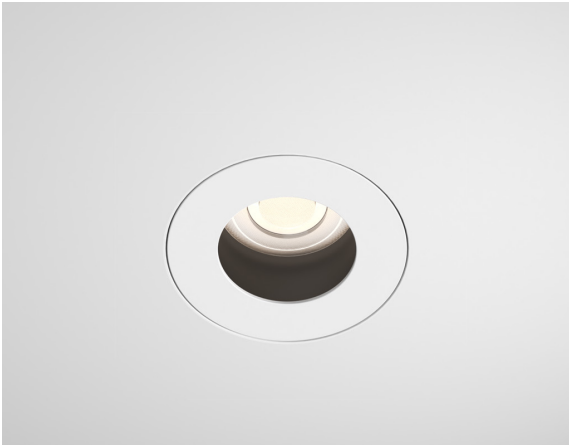

VITEO-TR- Trimless Fixed Anti-glare Downlight

Description

Trimless fixed architectural miniature downlight featuring an anti-glare baffle with minimal bezel. 74 mm diameter for discreet installation.

*\*Images shown are for visual reference. Light source not included.\**

Dimensions

Specification

Suggested Light Source	GU10: DYNA-LUX   ENGINE: DIABLO Range
Construction	Aluminium Frame
Lamp Change	Clip Change
Power Consumption	Variable Light Source
Tilt	Fixed
Rotation	Fixed
Cutout	64mm
Anti-Glare	Yes
IP Rating	IP20
Finish	Epoxy Powder Coat