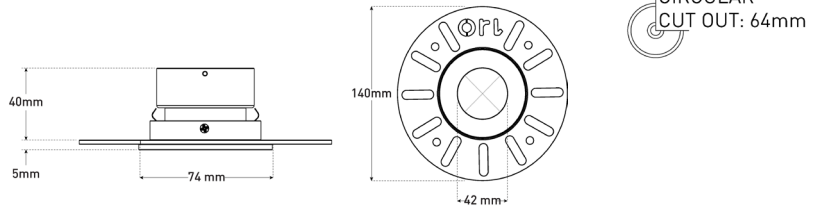

VITE0-TR-IP44 - Trimless Fixed Anti-glare Downlight

Description

Trimless IP rated fixed architectural miniature downlight featuring an anti-glare baffle with minimal bezel. 74 mm diameter for discreet installation.

Images shown are for visual reference. Light source not included.

Dimensions

Specification

Suggested Light Source	GU10: DYNA-LUX ENGINE: DIABLO Range
Construction	Aluminium Frame
Lamp Change	Clip Change
Power Consumption	Variable Light Source
Tilt	Fixed
Rotation	Fixed
Cutout	64mm
Anti-Glare	Yes
IP Rating	IP44
Finish	Epoxy Powder Coat