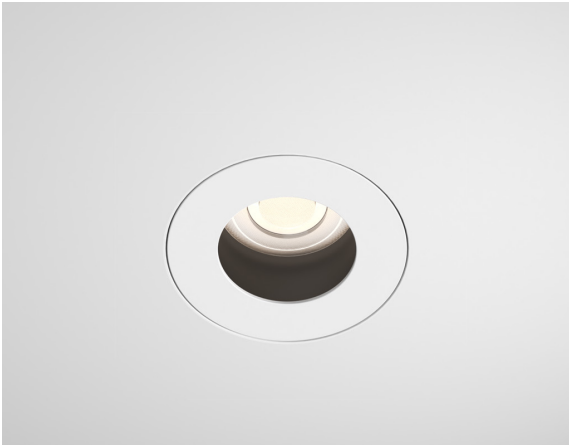

VITE0-TR-IP44 - Trimless Fixed Anti-glare Downlight

Description

Trimless IP rated fixed architectural miniature downlight featuring an anti-glare baffle with minimal bezel. 74 mm diameter for discreet installation.

Images shown are for visual reference. Light source not included.

Dimensions

Specification

Suggested Light Source	GU10: DYNA-LUX ENGINE: DIABLO Range
Construction	Aluminium Frame
Lamp Change	Clip Change
Power Consumption	Variable Light Source
Tilt	Fixed
Rotation	Fixed
Cutout	64mm
Anti-Glare	Yes
IP Rating	IP44
Finish	Epoxy Powder Coat