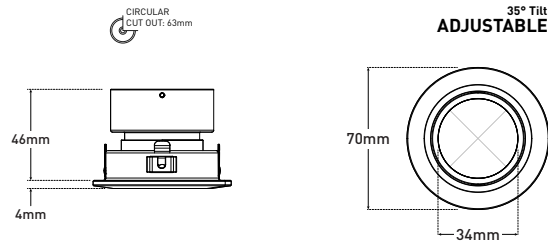

VITEO-MAXI - Adjustable Maxi Downlight

Description

Architectural miniature downlight featuring an anti-glare baffle and minimal bezel. 71mm diameter for discreet installation with 360 Degree rotation and 35 Degree tilt facility. The fixture is available in a variety of finishes. **Images shown are for visual reference. Light source not included.**

Dimensions

Specification

Suggested Light Source	GU10: DYNA, DYNA-LUX ENGINE: DB Range, DIABLO Range
Voltage	Max. 240V
Tilt	35°
Rotation	360°
Cut Out	63MM - Circular
IP Rating	IP20
Material	Aluminium
Finish	Epoxy Powder Coat; Metallic Finishes - Electroplate