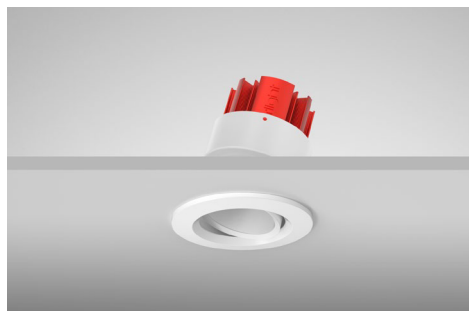

ALL WHITE (RAL 9010)