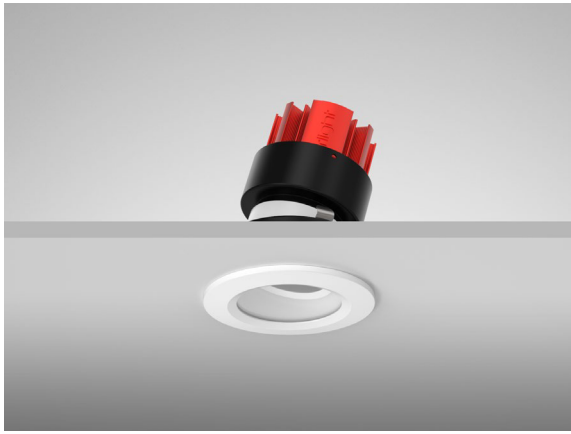

**VITEO-MAXI-IP54** - IP Rated Adjustable Maxi Downlight

**Description**

Miniature downlight constructed to IP54 featuring an anti-glare baffle and minimal bezel. 70mm diameter for discreet installation with 360 Degree rotation and 35 Degree tilt facility. The product features a retaining ring allowing for the fascia to be removed for maintenance. *\*Images shown are for visual reference. Light source not included.\**

**Dimensions**

**Specification**

Suggested Light Source	<b>GU10:</b> DYNA, DYNA-LUX   <b>ENGINE:</b> DIABLO Range
Voltage	Max. 240V
Tilt	35°
Rotation	360°
Cut Out	63MM - Circular
IP Rating	IP54
Material	Aluminium
Finish	Epoxy Powder Coat; Metallic Finishes - Electroplate