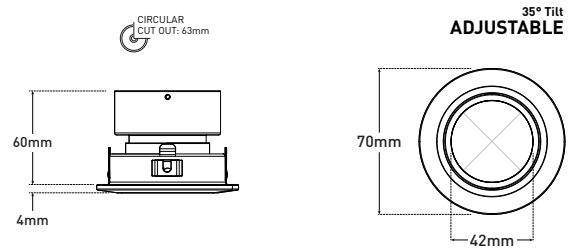

**VITEO-MAXI-IP54** - IP Rated Adjustable Maxi Downlight

**Description**

Miniature downlight constructed to IP54 featuring an anti-glare baffle and minimal bezel. 70mm diameter for discreet installation with 360 Degree rotation and 35 Degree tilt facility. The product features a retaining ring allowing for the fascia to be removed for maintenance. *\*Images shown are for visual reference. Light source not included.\**

**Dimensions**

**Specification**

Suggested Light Source	<b>GU10:</b> DYNA, DYNA-LUX   <b>ENGINE:</b> DIABLO Range
Voltage	Max. 240V
Tilt	35°
Rotation	360°
Cut Out	63MM - Circular
IP Rating	IP54
Material	Aluminium
Finish	Epoxy Powder Coat; Metallic Finishes - Electroplate