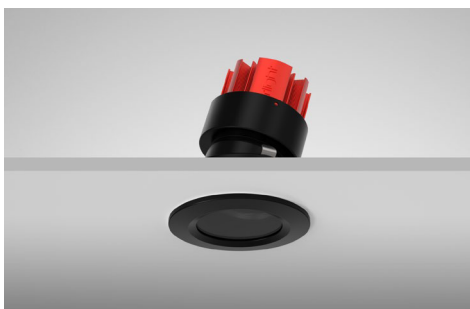

**VITEO-MAXI-IP54** - IP Rated Adjustable Maxi Downlight

**Description**

Miniature downlight constructed to IP54 featuring an anti-glare baffle and minimal bezel. 70mm diameter for discreet installation with 360 Degree rotation and 35 Degree tilt facility. The product features a retaining ring allowing for the fascia to be removed for maintenance. *\*Images shown are for visual reference. Light source not included.\**

**Dimensions**

**Specification**

Suggested Light Source	<b>GU10:</b> DYNA, DYNA-LUX   <b>ENGINE:</b> DIABLO Range
Voltage	Max. 240V
Tilt	35°
Rotation	360°
Cut Out	63MM - Circular
IP Rating	IP54
Material	Aluminium
Finish	Epoxy Powder Coat; Metallic Finishes - Electroplate

**Finishes**

WHITE (RAL 9016)

ALL WHITE (RAL 9010)

ALL WHITE (RAL 9016)

BLACK (RAL 9005)

CHROME

SATIN CHROME