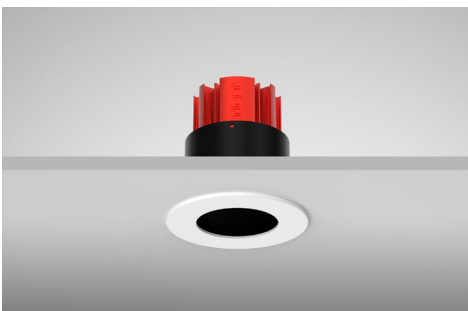

Finishes

WHITE (RAL 9016)