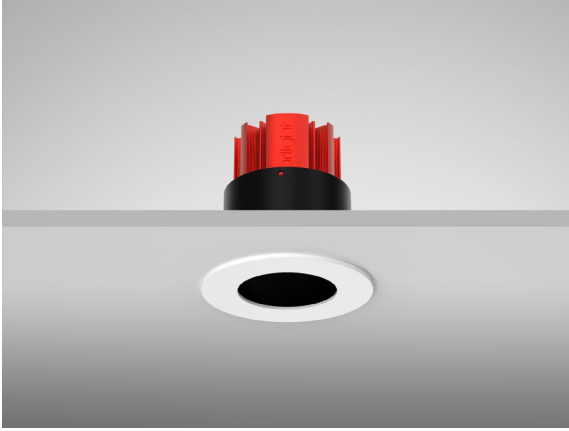

VITEO-IP44 - Fixed Downlight

Description

Fixed IP rated architectural miniature downlight featuring an anti-glare baffle with minimal bezel. 72mm diameter for discreet installation. Supports the use of either a LED GU10 lamp or LED Engine. **Images shown are for visual reference. Light source not included.**

Dimensions

Specification

Suggested Light Source	GU10: DYNA, DYNA-LUX ENGINE: DIABLO Range
Voltage	Max. 240V
Tilt	Fixed
Rotation	Fixed
Cut Out	64MM - Circular
IP Rating	IP44
Material	Aluminium
Finish	Epoxy Powder Coat; Metallic Finishes - Electroplate