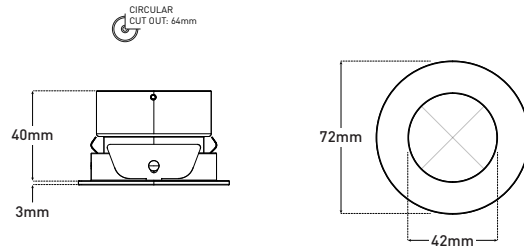

VITEO-IP44 - Fixed Downlight

Description

Fixed IP rated architectural miniature downlight featuring an anti-glare baffle with minimal bezel. 72mm diameter for discreet installation. Supports the use of either a LED GU10 lamp or LED Engine. **Images shown are for visual reference. Light source not included.**

Dimensions

Specification

Suggested Light Source	GU10: DYNA, DYNA-LUX ENGINE: DIABLO Range
Voltage	Max. 240V
Tilt	Fixed
Rotation	Fixed
Cut Out	64MM - Circular
IP Rating	IP44
Material	Aluminium
Finish	Epoxy Powder Coat; Metallic Finishes - Electroplate