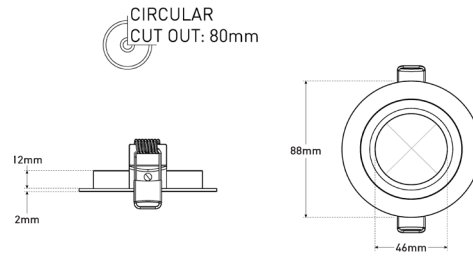

**VITEO-FL-IP44** - Magnetic Recessed Downlight

**Description**

Recessed IP rated mounted high specification downlight featuring an anti-glare baffle and magnetic lamp change mechanism. Integrated GU10 lamp holder for direct 240V input. Available in Matt White Finish.

**Dimensions**

**Specification**

<b>Suggested Light Source</b>	GU10: DYNA, DYNA-LUX   ENGINE: DIABLO Range
<b>Construction</b>	Steel / Magnetic Suspension
<b>Lamp Change</b>	Magnetic Lamp Change Mechanism
<b>Power Consumption</b>	Variable Light Source - LED Module / GU10
<b>Voltage</b>	Max. 240V
<b>Tilt</b>	Fixed
<b>Rotation</b>	Fixed
<b>Cut Out</b>	80MM - Circular
<b>Anti-Glare</b>	Yes
<b>IP Rating</b>	IP44
<b>Finish</b>	Epoxy Powder Coat - All White - RAL9016