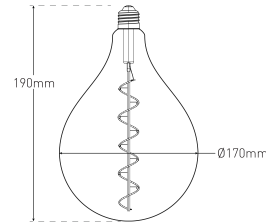

VINO-5-AG-2200K - 4.5 W LED Bulb

Description

The VINO range is available in different sizes, finished in either Amber glass or Smoked Grey glass with a LED curved filament light source. The bulb sits well within a range of fixtures and pendants and even acts as a statement piece on its own.

Dimensions

Photometrics

Specification

Chipset	LED
Dimming Options	Switched and mains dimming
Power Consumption	4.5 W
Voltage	220-240V
Colour Temperature	2200K
Light Output	275lm
lm Per Watt	61lm/W
CRI	>80
Beam Angle	270°
Bulb Life	15000 hours
Finish	Glass amber