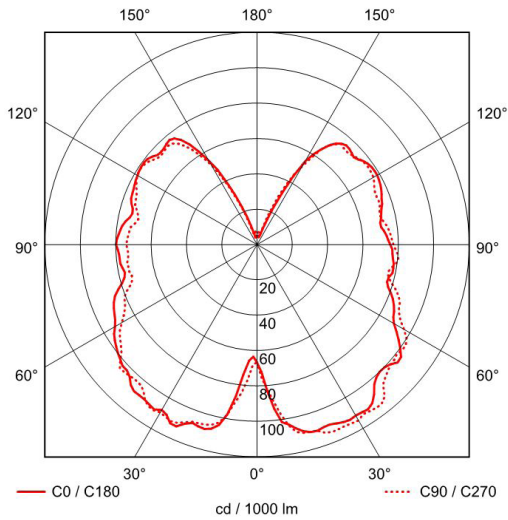

VINO-5-AG-2200K - 4.5 W LED Bulb

Description

The VINO range is available in different sizes, finished in either Amber glass or Smoked Grey glass with a LED curved filament light source. The bulb sits well within a range of fixtures and pendants and even acts as a statement piece on its own.

Dimensions

Photometrics

Specification

Chipset	LED
Dimming Options	Switched and mains dimming
Power Consumption	4.5 W
Voltage	220-240V
Colour Temperature	2200K
Light Output	275lm
lm Per Watt	61lm/W
CRI	>80
Beam Angle	270°
Bulb Life	15000 hours
Finish	Glass amber