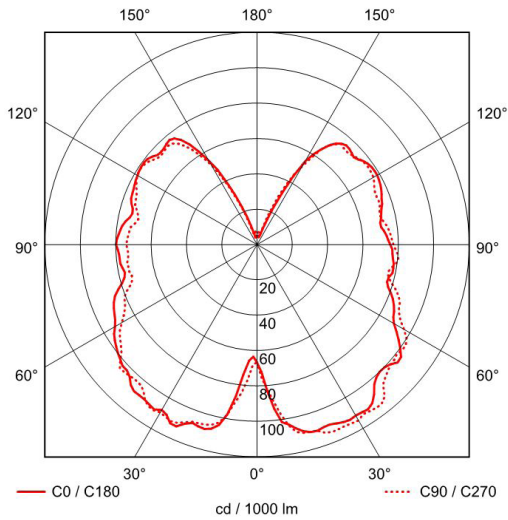

VINO-4-AG-2200K - 4.5 W LED Bulb

Description

The VINO range is available in different sizes, finished in either Amber glass or Smoked Grey glass with a LED curved filament light source. The bulb sits well within a range of fixtures and pendants and even acts as a statement piece on its own.

Dimensions

Photometrics

Specification

Chipset	LED
Dimming Options	Switched and mains dimming
Power Consumption	4.5 W
Voltage	220-240V
Colour Temperature	2200K
Light Output	275lm
lm Per Watt	61lm/W
CRI	>80
Beam Angle	270°
Bulb Life	15000 hours
Finish	Glass amber