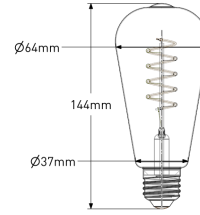

VINO-4-AG-2200K - 4.5 W LED Bulb

Description

The VINO range is available in different sizes, finished in either Amber glass or Smoked Grey glass with a LED curved filament light source. The bulb sits well within a range of fixtures and pendants and even acts as a statement piece on its own.

Dimensions

Photometrics

Specification

Chipset	LED
Dimming Options	Switched and mains dimming
Power Consumption	4.5 W
Voltage	220-240V
Colour Temperature	2200K
Light Output	275lm
lm Per Watt	61lm/W
CRI	>80
Beam Angle	270°
Bulb Life	15000 hours
Finish	Glass amber