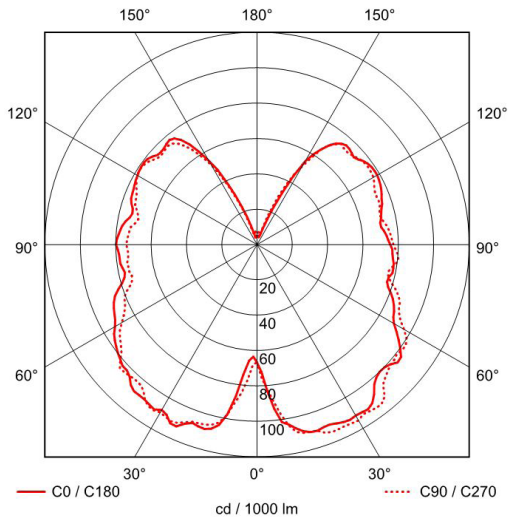

VINO-3-AG-2200K - 4.5 W LED Bulb

Description

The VINO range is available in different sizes, finished in either Amber glass or Smoked Grey glass with a LED curved filament light source. The bulb sits well within a range of fixtures and pendants and even acts as a statement piece on its own.

Dimensions

Photometrics

Specification

Chipset	LED
Dimming Options	Switched and mains dimming
Power Consumption	4.5 W
Voltage	220-240V
Colour Temperature	2200K
Light Output	275lm
lm Per Watt	61lm/W
CRI	>80
Beam Angle	270°
Bulb Life	15000 hours
Finish	Glass amber