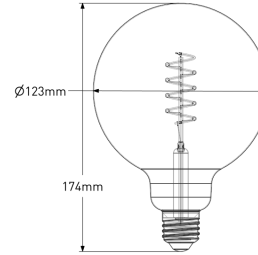

VINO-3-AG-2200K - 4.5 W LED Bulb

Description

The VINO range is available in different sizes, finished in either Amber glass or Smoked Grey glass with a LED curved filament light source. The bulb sits well within a range of fixtures and pendants and even acts as a statement piece on its own.

Dimensions

Photometrics

Specification

Chipset	LED
Dimming Options	Switched and mains dimming
Power Consumption	4.5 W
Voltage	220-240V
Colour Temperature	2200K
Light Output	275lm
lm Per Watt	61lm/W
CRI	>80
Beam Angle	270°
Bulb Life	15000 hours
Finish	Glass amber