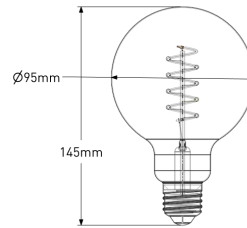

VINO-2-AG-2200K - 4.5 W LED Bulb

Description

The VINO range is available in different sizes, finished in either Amber glass or Smoked Grey glass with a LED curved filament light source. The bulb sits well within a range of fixtures and pendants and even acts as a statement piece on its own.

Dimensions

Photometrics

Specification

Chipset	LED
Dimming Options	Switched and mains dimming
Power Consumption	4.5 W
Voltage	220-240V
Colour Temperature	2200K
Light Output	275lm
lm Per Watt	61lm/W
CRI	>80
Beam Angle	270°
Bulb Life	15000 hours
Finish	Glass amber