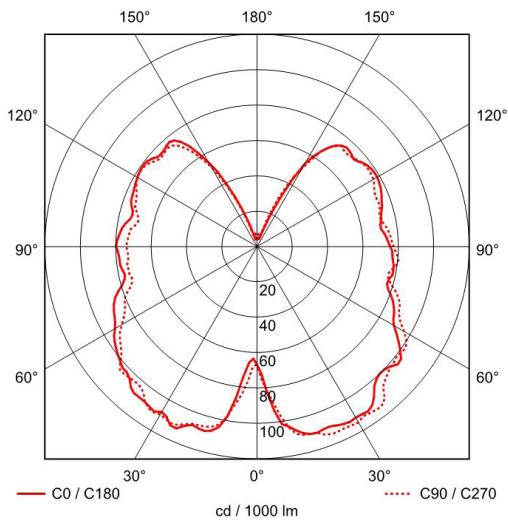

VINO-2-AG-2200K - 4.5 W LED Bulb

Description

The VINO range is available in different sizes, finished in either Amber glass or Smoked Grey glass with a LED curved filament light source. The bulb sits well within a range of fixtures and pendants and even acts as a statement piece on its own.

Dimensions

Photometrics

Specification

Chipset	LED
Dimming Options	Switched and mains dimming
Power Consumption	4.5 W
Voltage	220-240V
Colour Temperature	2200K
Light Output	275lm
lm Per Watt	61lm/W
CRI	>80
Beam Angle	270°
Bulb Life	15000 hours
Finish	Glass amber