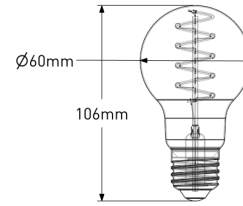

VINO-1-AG-2200K - 4.5 W LED Bulb

Description

The VINO range is available in different sizes, finished in either Amber glass or Smoked Grey glass with a LED curved filament light source. The bulb sits well within a range of fixtures and pendants and even acts as a statement piece on its own.

Dimensions

Photometrics

Specification

Chipset	LED
Dimming Options	Switched and mains dimming
Power Consumption	4.5 W
Voltage	220-240V
Colour Temperature	2200K
Light Output	275lm
lm Per Watt	61lm/W
CRI	>80
Beam Angle	270°
Bulb Life	15000 hours
Finish	Glass amber