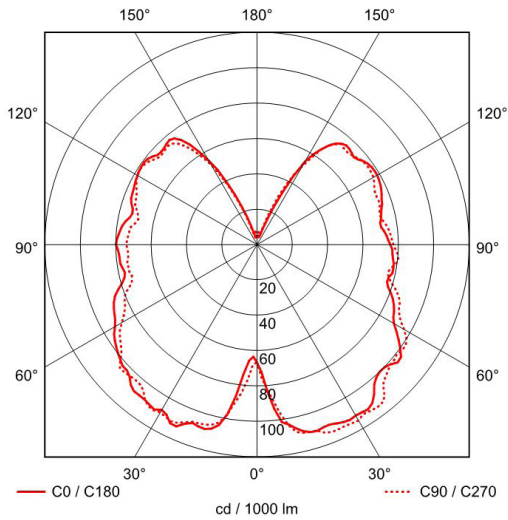

VINO-1-AG-2200K - 4.5 W LED Bulb

Description

The VINO range is available in different sizes, finished in either Amber glass or Smoked Grey glass with a LED curved filament light source. The bulb sits well within a range of fixtures and pendants and even acts as a statement piece on its own.

Dimensions

Photometrics

Specification

Chipset	LED
Dimming Options	Switched and mains dimming
Power Consumption	4.5 W
Voltage	220-240V
Colour Temperature	2200K
Light Output	275lm
lm Per Watt	61lm/W
CRI	>80
Beam Angle	270°
Bulb Life	15000 hours
Finish	Glass amber