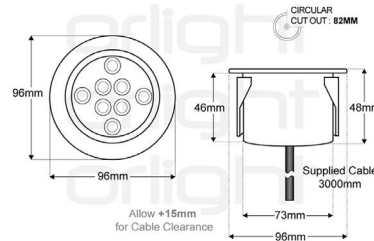

TERRA-96 - Maxi Inground Fixture

Description

Midsize recessed fixture complete with integral CREE XPE LED package and 35 degree beam option. Marine Grade 316 Stainless Steel construction rated to IP68. No mechanical joints to light source ensures robust protection against water ingress. Product runs cool meeting all touch temperature requirements. **Driver inclusive with product purchase.**

Dimensions

Photometrics

Specification

Voltage	22-24V	
Power	10W	
Colour Temperature	3000K	4000K
Lumens	850 Lm	840Lm
Lumens Per Watt	85Lm/W	84Lm/W
CRI	>85	>81
Beam Angle	35°	
Dimming Options	Switched	
Chipset	CREE XPE	
Chip Life	L70 > 60,500 Hours	
Binning	4 Step MacAdams Ellipse	
Ambient Temperature	-20°C ~ 50°C	
IP Rating	IP68	
IK Rating	IK10	
Cut Out	82MM - Circular	
Weight	900g	
Material	316 Marine Grade Stainless Steel	
Finish	316 Marine Grade Stainless Steel	