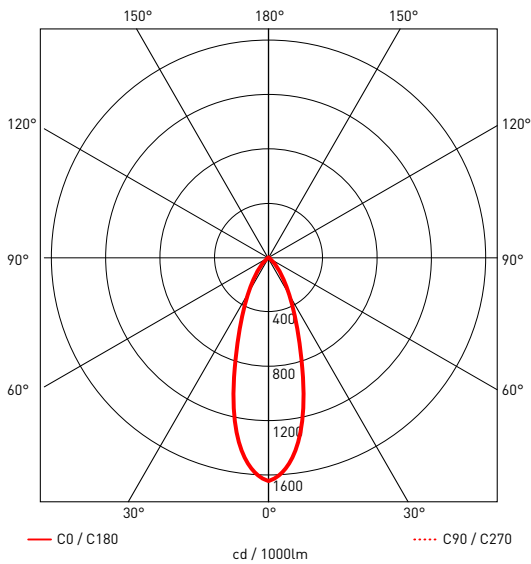

TERRA-96 - Maxi Inground Fixture

Description

Midsize recessed fixture complete with integral CREE XPE LED package and 35 degree beam option. Marine Grade 316 Stainless Steel construction rated to IP68. No mechanical joints to light source ensures robust protection against water ingress. Product runs cool meeting all touch temperature requirements. **Driver inclusive with product purchase.**

Dimensions

Photometrics

Specification

Voltage	22-24V	
Power	10W	
Colour Temperature	3000K	4000K
Lumens	850 Lm	840Lm
Lumens Per Watt	85Lm/W	84Lm/W
CRI	>85	>81
Beam Angle	35°	
Dimming Options	Switched	
Chipset	CREE XPE	
Chip Life	L70 > 60,500 Hours	
Binning	4 Step MacAdams Ellipse	
Ambient Temperature	-20°C ~ 50°C	
IP Rating	IP68	
IK Rating	IK10	
Cut Out	82MM - Circular	
Weight	900g	
Material	316 Marine Grade Stainless Steel	
Finish	316 Marine Grade Stainless Steel	

Colourmetrics

3000K								4000K							
R1	R2	R3	R4	R5	R6	R7	R8	R1	R2	R3	R4	R5	R6	R7	R8
79	85	92	82	78	81	86	61	80	86	90	83	80	81	87	67
R9	R10	R11	R12	R13	R14	R15		R9	R10	R11	R12	R13	R14	R15	
6	66	81	61	80	95	70		11	66	82	63	81	94	74	