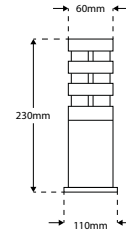

**TIDE MINI - Marine Grade Bollard**

**Description**

Designer bollard constructed from Marine Grade Stainless Steel with IP65 rated construction. 240V input allows for easy installation without the need for additional accessories. *\*Images shown are for reference. Products do not come with light source included as standard.\**

**Dimensions**

**Specification**

Suggested Light Source	G9 Lamp
Voltage	Max. 240V
IP Rating	IP65
Weight	534g
Material	Stainless Steel
Finish	316 Marine Grade Stainless Steel