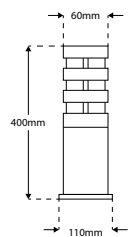

TIDE MIDI - Marine Grade Bollard

Description

Designer bollard constructed from Marine Grade Stainless Steel with IP65 rated construction. 240V input allows for easy installation without the need for additional accessories. **Images shown are for reference. Products do not come with light source included as standard.**

Dimensions

Specification

Suggested Light Source	E27 CFL Lamp
Voltage	Max. 240V
IP Rating	IP65
Material	Stainless Steel
Finish	316 Marine Grade Stainless Steel