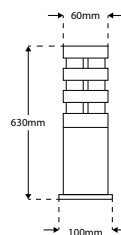

TIDE MAXI - Marine Grade Bollard

Description

Designer bollard constructed from Marine Grade Stainless Steel with IP65 rated construction. 240V input allows for easy installation without the need for additional accessories. **Images shown are for reference. Products do not come with light source included as standard.**

Dimensions

Specification

Suggested Light Source	E27 CFL Lamp
Voltage	Max. 240V
IP Rating	IP65
Material	Stainless Steel
Finish	316 Marine Grade Stainless Steel