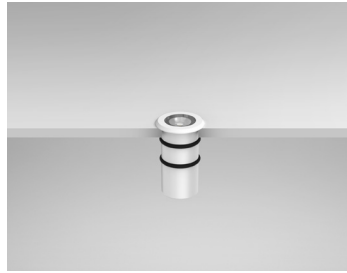

TERRA-MINI-22 - 1W Miniature Recessed Luminaire

Description

Miniature recessed luminaire complete with integral LED package and 20° degree beam angle. Marine Grade 316 Stainless Steel construction rated to IP68. White, Black and Bronze finishes features a Aluminium construction with Epoxy Power coat rated to IP65. Product footprint of 23mm diameter ensures versatile application. *\*Driver inclusive with product purchase.\**

Dimensions

Photometrics

Specification

Power	1W
Voltage	3V
Colour Temperature	3000K      5000K
Lumens	111 Lm      122 Lm
Lumens Per Watt	100 Lm/W      107 Lm/W
CRI	>80      >75
Beam Angle	20°
Dimming Options	Switched
Chipset	5050 - CREE
Chip Life	L70 > 60,500 Hours
Binning	4-Step MacAdams Ellipse
Ambient Temperature	-20°C ~ 59°C
IP Rating	IP65 (White, Black, Bronze Finish), IP68 (Stainless Steel)
IK Rating	IK10
Cut Out	18MM - Circular
Weight	50g
Material	Stainless Steel, Aluminium (White, Black, Bronze)
Finish	316 Marine Grade Stainless Steel, White, Black RAL9011, Bronze

Finishes

STAINLESS STEEL

WHITE

BLACK

BRONZE