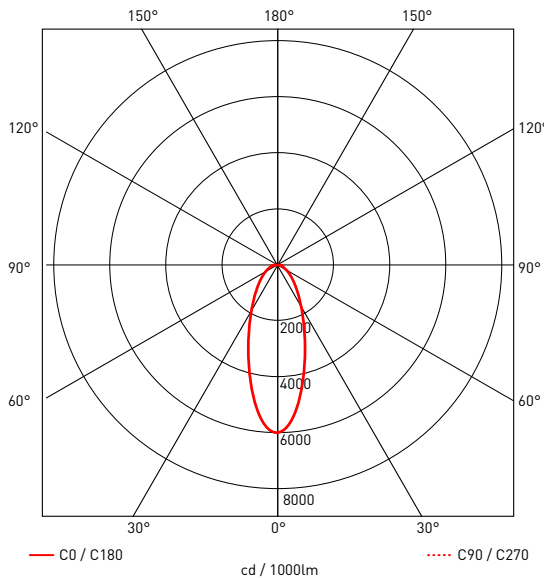

TERRA-MINI-22 - 1W Miniature Recessed Luminaire

Description

Miniature recessed luminaire complete with integral LED package and 20° degree beam angle. Marine Grade 316 Stainless Steel construction rated to IP68. White, Black and Bronze finishes features a Aluminium construction with Epoxy Power coat rated to IP65. Product footprint of 23mm diameter ensures versatile application. *\*Driver inclusive with product purchase.\**

Dimensions

Photometrics

Specification

Power	1W
Voltage	3V
Colour Temperature	3000K      5000K
Lumens	111 Lm      122 Lm
Lumens Per Watt	100 Lm/W      107 Lm/W
CRI	>80      >75
Beam Angle	20°
Dimming Options	Switched
Chipset	5050 - CREE
Chip Life	L70 > 60,500 Hours
Binning	4-Step MacAdams Ellipse
Ambient Temperature	-20°C ~ 59°C
IP Rating	IP65 (White, Black, Bronze Finish), IP68 (Stainless Steel)
IK Rating	IK10
Cut Out	18MM - Circular
Weight	50g
Material	Stainless Steel, Aluminium (White, Black, Bronze)
Finish	316 Marine Grade Stainless Steel, White, Black RAL9011, Bronze

Colourmetrics

3000K								5000K							
R1	R2	R3	R4	R5	R6	R7	R8	R1	R2	R3	R4	R5	R6	R7	R8
79	86	94	81	78	82	85	61	71	77	81	75	72	69	82	60
R9	R10	R11	R12	R13	R14	R15		R9	R10	R11	R12	R13	R14	R15	
5	69	80	62	80	96	71		0	45	73	46	72	89	64	