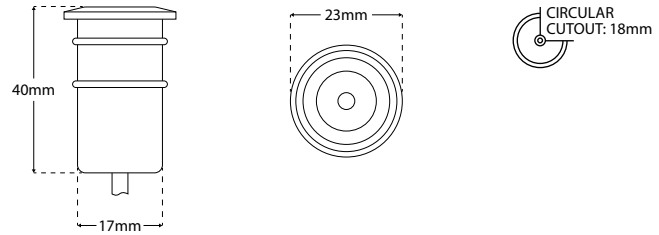

TERRA-MINI-22 - 1W Miniature Recessed Luminaire

Description

Miniature recessed luminaire complete with integral LED package and 20° degree beam angle. Marine Grade 316 Stainless Steel construction rated to IP68. White, Black and Bronze finishes features a Aluminium construction with Epoxy Power coat rated to IP65. Product footprint of 23mm diameter ensures versatile application. *\*Driver inclusive with product purchase.\**

Dimensions

Photometrics

Specification

Power	1W
Voltage	3V
Colour Temperature	3000K      5000K
Lumens	111 Lm      122 Lm
Lumens Per Watt	100 Lm/W      107 Lm/W
CRI	>80      >75
Beam Angle	20°
Dimming Options	Switched
Chipset	5050 - CREE
Chip Life	L70 > 60,500 Hours
Binning	4-Step MacAdams Ellipse
Ambient Temperature	-20°C ~ 59°C
IP Rating	IP65 (White, Black, Bronze Finish), IP68 (Stainless Steel)
IK Rating	IK10
Cut Out	18MM - Circular
Weight	50g
Material	Stainless Steel, Aluminium (White, Black, Bronze)
Finish	316 Marine Grade Stainless Steel, White, Black RAL9011, Bronze