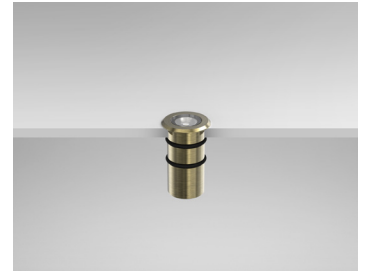

TERRA-MINI-22 - 1W Miniature Recessed Luminaire

Description

Miniature recessed luminaire complete with integral LED package and 20° degree beam angle. Marine Grade 316 Stainless Steel construction rated to IP68. White, Black and Bronze finishes features a Aluminium construction with Epoxy Power coat rated to IP65. Product footprint of 23mm diameter ensures versatile application. *\*Driver inclusive with product purchase.\**

Dimensions

Photometrics

Specification

Power	1W
Voltage	3V
Colour Temperature	3000K      5000K
Lumens	111 Lm      122 Lm
Lumens Per Watt	100 Lm/W      107 Lm/W
CRI	>80      >75
Beam Angle	20°
Dimming Options	Switched
Chipset	5050 - CREE
Chip Life	L70 > 60,500 Hours
Binning	4-Step MacAdams Ellipse
Ambient Temperature	-20°C ~ 59°C
IP Rating	IP65 (White, Black, Bronze Finish), IP68 (Stainless Steel)
IK Rating	IK10
Cut Out	18MM - Circular
Weight	50g
Material	Stainless Steel, Aluminium (White, Black, Bronze)
Finish	316 Marine Grade Stainless Steel, White, Black RAL9011, Bronze

Finishes

STAINLESS STEEL

WHITE

BLACK

BRONZE