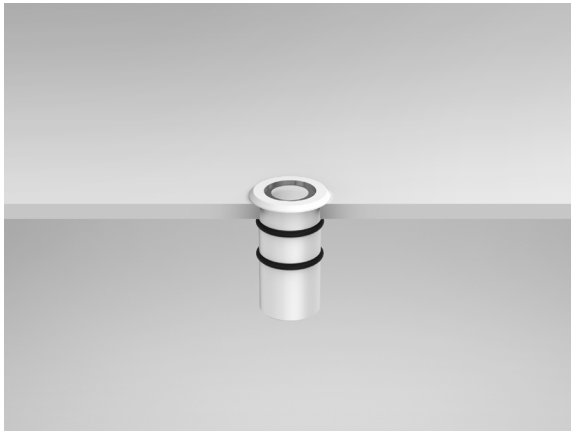

TERRA-MINI-22-FG - 1W Miniature Recessed Luminaire

Description

Miniature recessed fixture complete with integral LED package and 90° degree beam. Aluminium construction to IP65 with epoxy powder coat finish and frosted optic to reduce glare. Footprint of 22mm diameter ensures versatile application. **Driver inclusive with product purchase.**

Dimensions

Photometrics

Specification

Power	1W
Voltage	3V
Colour Temperature	3000K
Lumens	41 Lm
Lumens Per Watt	41 Lm/W
CRI	>80
Beam Angle	90°
Dimming Options	Switched
Chipset	5050 - CREE
Chip Life	L70 > 60,500 Hours
Binning	4-Step MacAdams Ellipse
Ambient Temperature	-20°C ~ 50°C
IP Rating	IP65
IK Rating	IK10
Cut Out	18MM - Circular
Weight	50g
Material	Aluminium
Finish	White with Frosted Frosted Glass