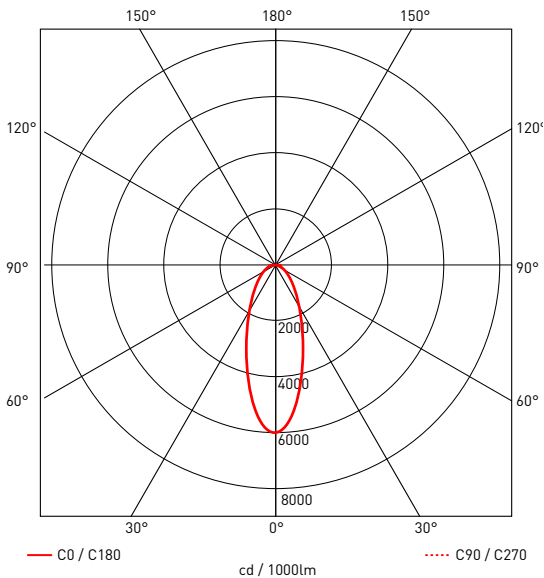

TERRA-MINI-22-FG - 1W Miniature Recessed Luminaire

Description

Miniature recessed fixture complete with integral LED package and 90° degree beam. Aluminium construction to IP65 with epoxy powder coat finish and frosted optic to reduce glare. Footprint of 22mm diameter ensures versatile application. **Driver inclusive with product purchase.**

Dimensions

Photometrics

Specification

Power	1W
Voltage	3V
Colour Temperature	3000K
Lumens	41 Lm
Lumens Per Watt	41 Lm/W
CRI	>80
Beam Angle	90°
Dimming Options	Switched
Chipset	5050 - CREE
Chip Life	L70 > 60,500 Hours
Binning	4-Step MacAdams Ellipse
Ambient Temperature	-20°C ~ 50°C
IP Rating	IP65
IK Rating	IK10
Cut Out	18MM - Circular
Weight	50g
Material	Aluminium
Finish	White with Frosted Frosted Glass

Colourmetrics

3000K

R1	R2	R3	R4	R5	R6	R7	R8
80	86	92	82	80	83	85	63
R9	R10	R11	R12	R13	R14	R15	
11	68	82	66	81	95	73	