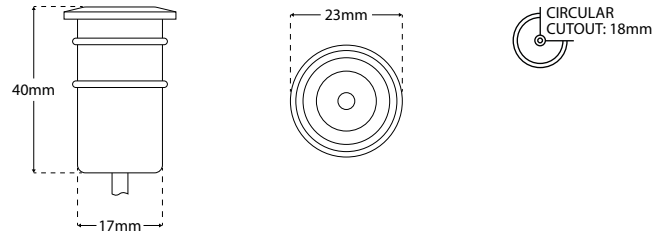

TERRA-MINI-22-FG - 1W Miniature Recessed Luminaire

Description

Miniature recessed fixture complete with integral LED package and 90° degree beam. Aluminium construction to IP65 with epoxy powder coat finish and frosted optic to reduce glare. Footprint of 22mm diameter ensures versatile application. **Driver inclusive with product purchase.**

Dimensions

Photometrics

Specification

Power	1W
Voltage	3V
Colour Temperature	3000K
Lumens	41 Lm
Lumens Per Watt	41 Lm/W
CRI	>80
Beam Angle	90°
Dimming Options	Switched
Chipset	5050 - CREE
Chip Life	L70 > 60,500 Hours
Binning	4-Step MacAdams Ellipse
Ambient Temperature	-20°C ~ 50°C
IP Rating	IP65
IK Rating	IK10
Cut Out	18MM - Circular
Weight	50g
Material	Aluminium
Finish	White with Frosted Frosted Glass