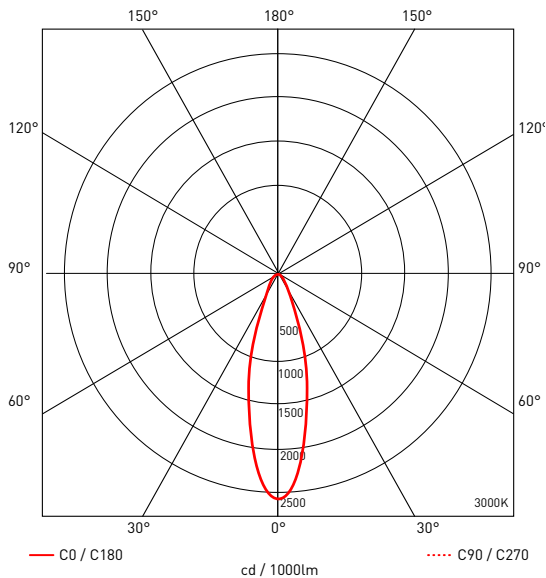

TERRA-FL - 24W Surface Mounted Floodlight

Description

Surface mounted floodlight fixture constructed from Aluminium and rated to IP67 allowing for submersion in water thus negating common issues arising from lack of soil drainage. Configured to 30 degree beam as standard. Suitable for the illumination of small/medium trees, building exteriors, columns. **Driver inclusive with product purchase.**

Dimensions

Photometrics

Specification

Power	24W	
Voltage	70VDC	
Colour Temperature	3000K	6000K
Lumens	2015 Lm	2830 Lm
Lumens Per Watt	84 Lm/W	118 Lm/W
CRI	>80	>70
Beam Angle	30°	
Dimming Options	Switched	
Chipset	CREE XPE	
Chip Life	L70 > 60,500 Hours	
Binning	4-Step MacAdams Ellipse	
Ambient Temperature	-20°C ~ 50°C	
IP Rating	IP67	
IK Rating	IK10	
Weight	1700g	
Material	Aluminium	
Finish	Aluminium	

Colourmetrics

3000K

R1	R2	R3	R4	R5	R6	R7	R8
79	85	92	82	78	81	86	61
R9	R10	R11	R12	R13	R14	R15	
6	66	81	61	80	95	70	

6000K

R1	R2	R3	R4	R5	R6	R7	R8
68	72	76	72	69	64	78	59
R9	R10	R11	R12	R13	R14	R15	
0	35	70	43	67	88	61	