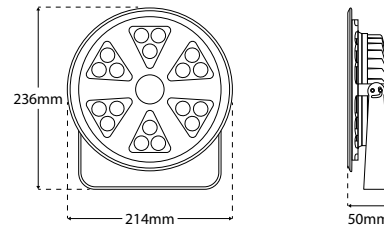

TERRA-FL - 24W Surface Mounted Floodlight

Description

Surface mounted floodlight fixture constructed from Aluminium and rated to IP67 allowing for submersion in water thus negating common issues arising from lack of soil drainage. Configured to 30 degree beam as standard. Suitable for the illumination of small/medium trees, building exteriors, columns. **Driver inclusive with product purchase.**

Dimensions

Photometrics

Specification

Power	24W	
Voltage	70VDC	
Colour Temperature	3000K	6000K
Lumens	2015 Lm	2830 Lm
Lumens Per Watt	84 Lm/W	118 Lm/W
CRI	>80	>70
Beam Angle	30°	
Dimming Options	Switched	
Chipset	CREE XPE	
Chip Life	L70 > 60,500 Hours	
Binning	4-Step MacAdams Ellipse	
Ambient Temperature	-20°C ~ 50°C	
IP Rating	IP67	
IK Rating	IK10	
Weight	1700g	
Material	Aluminium	
Finish	Aluminium	