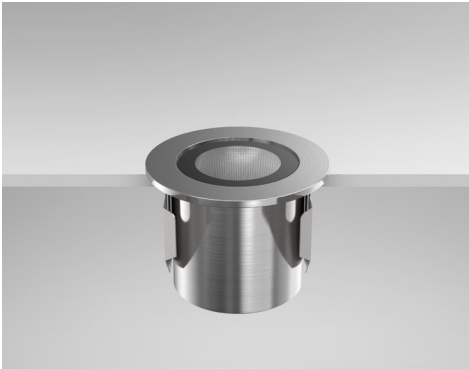

Finishes

STAINLESS STEEL