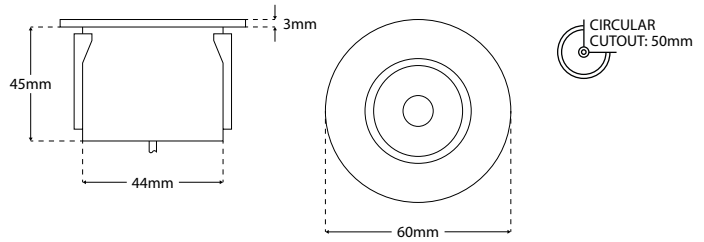

TERRA-760 - Recessed Luminaire

Description

Recessed fixture complete with integral LED package. Marine Grade 316 Stainless Steel construction rated to IP68. White and Bronze finishes features a Aluminium construction rated to IP65. Product footprint of 60mm diameter ensures versatile application. **Driver inclusive with product purchase.**

Dimensions

Photometrics

Specification

Voltage	3V		
Power	1W	2W	
Colour Temperature	3000K	4000K	6000K
Lumens	107 Lm	110 Lm	113 Lm
Lumens Per Watt	107 Lm/W	55 Lm/W	57 Lm/W
CRI	>85	>80	>70
Beam Angle	35°		
Dimming Options	Switched		
Chipset	CREE		
Chip Life	L70 > 60,500 Hours		
Binning	2-Step MacAdams Ellipse		
Ambient Temperature	-20°C ~ 50°C		
IP Rating	IP65 (White/Bronze Finish), IP68 (Stainless Steel)		
IK Rating	IK10		
Cut Out	50MM - Circular		
Weight	465g		
Material	Stainless Steel, Aluminium (White/Bronze)		
Finish	316 Marine Grade Stainless Steel, White, Bronze		