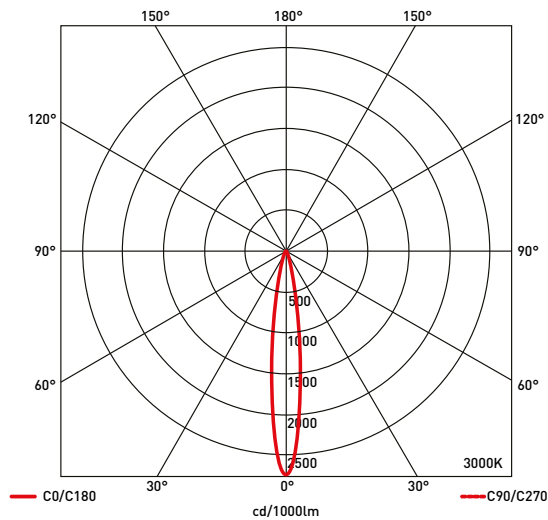

TERRA-760 - Recessed Luminaire

Description

Recessed fixture complete with integral LED package. Marine Grade 316 Stainless Steel construction rated to IP68. White and Bronze finishes features a Aluminium construction rated to IP65. Product footprint of 60mm diameter ensures versatile application. **Driver inclusive with product purchase.**

Dimensions

Photometrics

Specification

Voltage	3V		
Power	1W	2W	
Colour Temperature	3000K	4000K	6000K
Lumens	107 Lm	110 Lm	113 Lm
Lumens Per Watt	107 Lm/W	55 Lm/W	57 Lm/W
CRI	>85	>80	>70
Beam Angle	35°		
Dimming Options	Switched		
Chipset	CREE		
Chip Life	L70 > 60,500 Hours		
Binning	2-Step MacAdams Ellipse		
Ambient Temperature	-20°C ~ 50°C		
IP Rating	IP65 (White/Bronze Finish), IP68 (Stainless Steel)		
IK Rating	IK10		
Cut Out	50MM - Circular		
Weight	465g		
Material	Stainless Steel, Aluminium (White/Bronze)		
Finish	316 Marine Grade Stainless Steel, White, Bronze		

Colourmetrics

3000K								4000K								6000K							
R1	R2	R3	R4	R5	R6	R7	R8	R1	R2	R3	R4	R5	R6	R7	R8	R1	R2	R3	R4	R5	R6	R7	R8
80	87	94	82	79	83	87	64	80	87	94	82	79	83	87	64	66	73	77	71	68	64	79	57
R9	R10	R11	R12	R13	R14	R15		R9	R10	R11	R12	R13	R14	R15		R9	R10	R11	R12	R13	R14	R15	
6	70	80	60	81	96	72		6	70	80	60	81	96	72		0	35	68	39	67	87	59	