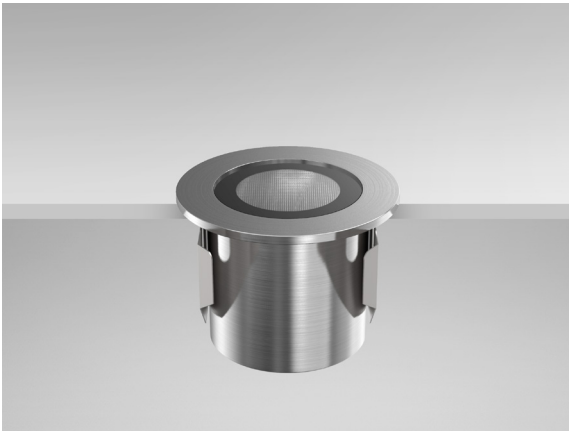

TERRA-760 - Recessed Luminaire

Description

Recessed fixture complete with integral LED package. Marine Grade 316 Stainless Steel construction rated to IP68. White and Bronze finishes features a Aluminium construction rated to IP65. Product footprint of 60mm diameter ensures versatile application. **Driver inclusive with product purchase.**

Dimensions

Photometrics

Specification

Voltage	3V		
Power	1W	2W	
Colour Temperature	3000K	4000K	6000K
Lumens	107 Lm	110 Lm	113 Lm
Lumens Per Watt	107 Lm/W	55 Lm/W	57 Lm/W
CRI	>85	>80	>70
Beam Angle	35°		
Dimming Options	Switched		
Chipset	CREE		
Chip Life	L70 > 60,500 Hours		
Binning	2-Step MacAdams Ellipse		
Ambient Temperature	-20°C ~ 50°C		
IP Rating	IP65 (White/Bronze Finish), IP68 (Stainless Steel)		
IK Rating	IK10		
Cut Out	50MM - Circular		
Weight	465g		
Material	Stainless Steel, Aluminium (White/Bronze)		
Finish	316 Marine Grade Stainless Steel, White, Bronze		

Finishes

STAINLESS STEEL

WHITE

BRONZE