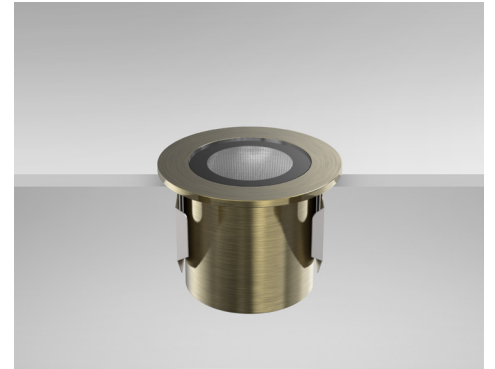

TERRA-760 - Recessed Luminaire

Description

Recessed fixture complete with integral LED package. Marine Grade 316 Stainless Steel construction rated to IP68. White and Bronze finishes features a Aluminium construction rated to IP65. Product footprint of 60mm diameter ensures versatile application. **Driver inclusive with product purchase.**

Dimensions

Photometrics

Specification

Voltage	3V		
Power	1W	2W	
Colour Temperature	3000K	4000K	6000K
Lumens	107 Lm	110 Lm	113 Lm
Lumens Per Watt	107 Lm/W	55 Lm/W	57 Lm/W
CRI	>85	>80	>70
Beam Angle	35°		
Dimming Options	Switched		
Chipset	CREE		
Chip Life	L70 > 60,500 Hours		
Binning	2-Step MacAdams Ellipse		
Ambient Temperature	-20°C ~ 50°C		
IP Rating	IP65 (White/Bronze Finish), IP68 (Stainless Steel)		
IK Rating	IK10		
Cut Out	50MM - Circular		
Weight	465g		
Material	Stainless Steel, Aluminium (White/Bronze)		
Finish	316 Marine Grade Stainless Steel, White, Bronze		

Finishes

STAINLESS STEEL

WHITE

BRONZE