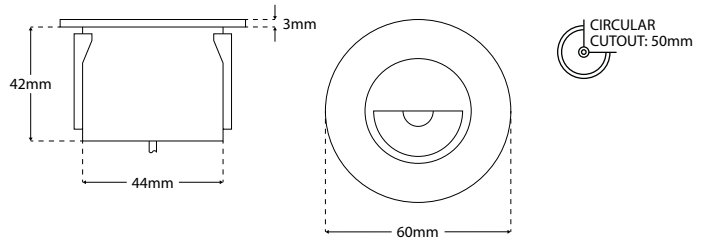

TERRA-760-S - Recessed Luminaire

Description

Recessed fixture complete with integral LED package. Marine Grade 316 Stainless Steel construction rated to IP68. Product footprint of 60mm diameter ensures versatile application.
Driver inclusive with product purchase.

Dimensions

Photometrics

Specification

Wattage	1W	
Voltage	3V	
Colour Temperature	3000K	6000K
Lumens	60 Lm	63 Lm
Lumens Per Watt	60 Lm/W	63 Lm/W
CRI	>80	>75
Beam Angle	35°	
Dimming Options	Switched	
Chipset	CREE	
Chip Life	L70 > 60,500 Hours	
Binning	4-Step MacAdams Ellipse	
Ambient Temperature	-20°C ~ 50°C	
IP Rating	IP68	
IK Rating	IK10	
Cut Out	50MM - Circular	
Weight	445g	
Material	Stainless Steel	
Finish	316 Marine Grade Stainless Steel	