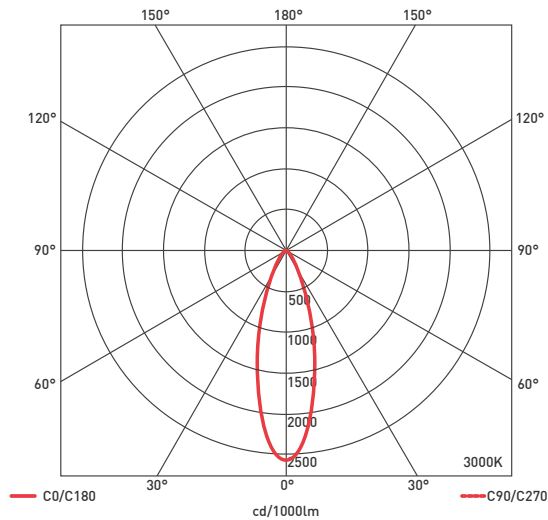

TERRA-760-S - Recessed Luminaire

Description

Recessed fixture complete with integral LED package. Marine Grade 316 Stainless Steel construction rated to IP68. Product footprint of 60mm diameter ensures versatile application.
Driver inclusive with product purchase.

Dimensions

Photometrics

Specification

Wattage	1W	
Voltage	3V	
Colour Temperature	3000K	6000K
Lumens	60 Lm	63 Lm
Lumens Per Watt	60 Lm/W	63 Lm/W
CRI	>80	>75
Beam Angle	35°	
Dimming Options	Switched	
Chipset	CREE	
Chip Life	L70 > 60,500 Hours	
Binning	4-Step MacAdams Ellipse	
Ambient Temperature	-20°C ~ 50°C	
IP Rating	IP68	
IK Rating	IK10	
Cut Out	50MM - Circular	
Weight	445g	
Material	Stainless Steel	
Finish	316 Marine Grade Stainless Steel	

Colourmetrics

3000K								6000K							
R1	R2	R3	R4	R5	R6	R7	R8	R1	R2	R3	R4	R5	R6	R7	R8
80	88	95	82	70	84	85	62	72	79	83	75	73	71	85	63
R9	R10	R11	R12	R13	R14	R15		R9	R10	R11	R12	R13	R14	R15	
9	72	80	62	82	97	73		0	49	71	46	73	90	67	