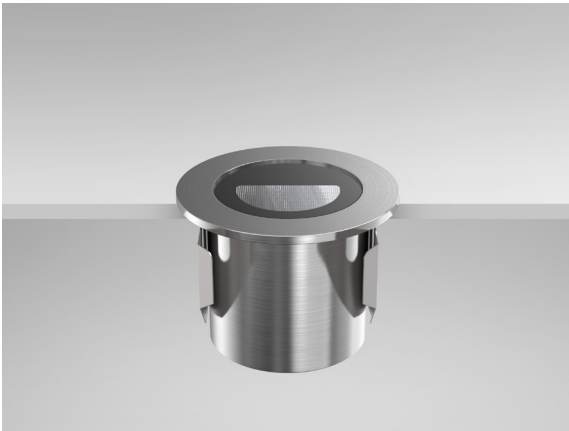

TERRA-760-S - Recessed Luminaire

Description

Recessed fixture complete with integral LED package. Marine Grade 316 Stainless Steel construction rated to IP68. Product footprint of 60mm diameter ensures versatile application.
Driver inclusive with product purchase.

Dimensions

Photometrics

Specification

Wattage	1W	
Voltage	3V	
Colour Temperature	3000K	6000K
Lumens	60 Lm	63 Lm
Lumens Per Watt	60 Lm/W	63 Lm/W
CRI	>80	>75
Beam Angle	35°	
Dimming Options	Switched	
Chipset	CREE	
Chip Life	L70 > 60,500 Hours	
Binning	4-Step MacAdams Ellipse	
Ambient Temperature	-20°C ~ 50°C	
IP Rating	IP68	
IK Rating	IK10	
Cut Out	50MM - Circular	
Weight	445g	
Material	Stainless Steel	
Finish	316 Marine Grade Stainless Steel	