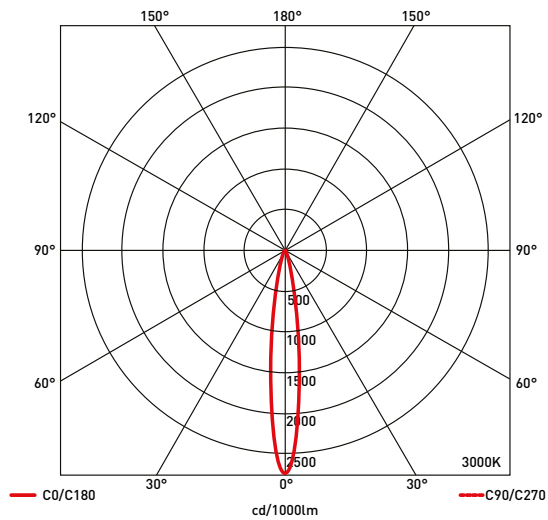

TERRA-760-SQ - Square Recessed Luminaire

Description

Square recessed fixture complete with integral LED package and frosted optic which minimises glare. Marine Grade 316 Stainless Steel construction rated to IP68. White finish features a Aluminium construction rated to IP65. Product footprint of 64mm diameter ensures versatile application. **Driver inclusive with product purchase.**

Dimensions

Photometrics

Specification

Power	1W	
Voltage	3V	
Colour Temperature	3000K	6000K
Lumens	100 Lm	107 Lm
Lumens Per Watt	100 Lm/W	107 Lm/W
CRI	>85	>70
Beam Angle	30°	
Dimming Options	Switched	
Chipset	5050 - CREE	
Chip Life	L70 > 60,000 Hours	
Binning	4-Step MacAdams Ellipse	
Ambient Temperature	-20°C ~ 50°C	
IP Rating	IP65 (White Finish), IP68 (Stainless Steel)	
IK Rating	IK10	
Cut Out	50MM - Circular	
Weight	490g	
Material	Stainless Steel, Aluminium (White)	
Finish	316 Marine Grade Stainless Steel, White	

Colourmetrics

3000K								6000K							
R1	R2	R3	R4	R5	R6	R7	R8	R1	R2	R3	R4	R5	R6	R7	R8
80	87	93	82	80	83	84	62	66	71	74	70	68	62	76	57
R9	R10	R11	R12	R13	R14	R15		R9	R10	R11	R12	R13	R14	R15	
10	70	82	67	81	95	73		0	31	69	40	66	85	59	