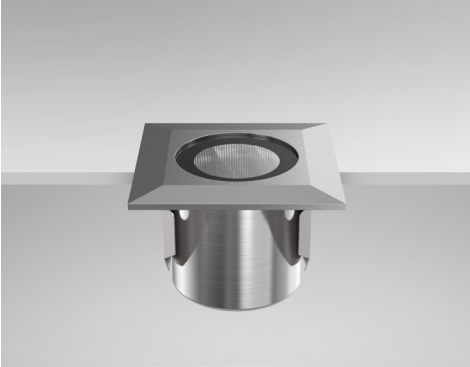

Finishes

STAINLESS STEEL