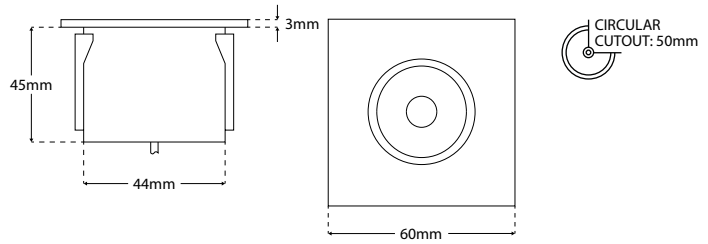

TERRA-760-SQ - Square Recessed Luminaire

Description

Square recessed fixture complete with integral LED package and frosted optic which minimises glare. Marine Grade 316 Stainless Steel construction rated to IP68. White finish features a Aluminium construction rated to IP65. Product footprint of 64mm diameter ensures versatile application. **Driver inclusive with product purchase.**

Dimensions

Photometrics

Specification

Power	1W	
Voltage	3V	
Colour Temperature	3000K	6000K
Lumens	100 Lm	107 Lm
Lumens Per Watt	100 Lm/W	107 Lm/W
CRI	>85	>70
Beam Angle	30°	
Dimming Options	Switched	
Chipset	5050 - CREE	
Chip Life	L70 > 60,000 Hours	
Binning	4-Step MacAdams Ellipse	
Ambient Temperature	-20°C ~ 50°C	
IP Rating	IP65 (White Finish), IP68 (Stainless Steel)	
IK Rating	IK10	
Cut Out	50MM - Circular	
Weight	490g	
Material	Stainless Steel, Aluminium (White)	
Finish	316 Marine Grade Stainless Steel, White	