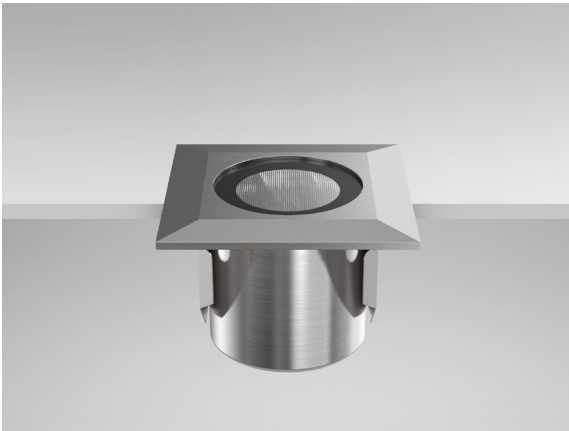

TERRA-760-SQ - Square Recessed Luminaire

Description

Square recessed fixture complete with integral LED package and frosted optic which minimises glare. Marine Grade 316 Stainless Steel construction rated to IP68. White finish features a Aluminium construction rated to IP65. Product footprint of 64mm diameter ensures versatile application. **Driver inclusive with product purchase.**

Dimensions

Photometrics

Specification

Power	1W	
Voltage	3V	
Colour Temperature	3000K	6000K
Lumens	100 Lm	107 Lm
Lumens Per Watt	100 Lm/W	107 Lm/W
CRI	>85	>70
Beam Angle	30°	
Dimming Options	Switched	
Chipset	5050 - CREE	
Chip Life	L70 > 60,000 Hours	
Binning	4-Step MacAdams Ellipse	
Ambient Temperature	-20°C ~ 50°C	
IP Rating	IP65 (White Finish), IP68 (Stainless Steel)	
IK Rating	IK10	
Cut Out	50MM - Circular	
Weight	490g	
Material	Stainless Steel, Aluminium (White)	
Finish	316 Marine Grade Stainless Steel, White	

Finishes

STAINLESS STEEL

WHITE