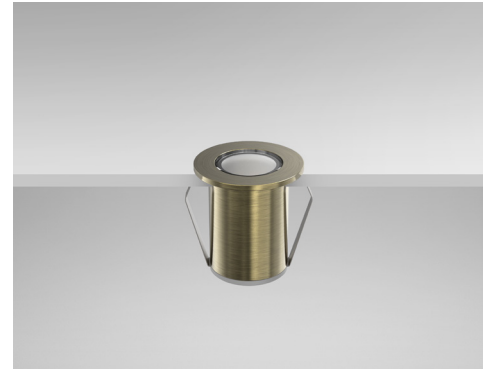

TERRA-736 - 1W Miniature Recessed Luminaire

Description

Miniature recessed fixture complete with integral LED package and frosted optic which minimises glare. Marine Grade 316 Stainless Steel construction rated to IP68. White and Bronze finishes features a Aluminium construction rated to IP65. Product footprint of 36mm diameter ensures versatile application. **Driver inclusive with product purchase.**

Dimensions

Photometrics

Specification

Power	1W		
Voltage	12V		
Colour Temperature	3000K	4000K	6000K
Lumens	65 Lm	70 Lm	75 Lm
Lumens Per Watt	65 Lm/W	70 Lm/W	75 Lm/W
CRI	>85	>85	>75
Beam Angle	115°		
Dimming Options	Switched		
Chipset	5050 - CREE		
Chip Life	L70 > 60,500 Hours		
Binning	4-Step MacAdams Ellipse		
Ambient Temperature	-20°C ~ 50°C		
IP Rating	IP65 (White/Bronze Finish), IP68 (Stainless Steel)		
IK Rating	IK10		
Cut Out	30MM - Circular		
Weight	260g		
Material	Stainless Steel, Aluminium (White/Bronze)		
Finish	316 Marine Grade Stainless Steel, White, Bronze		

Finishes

STAINLESS STEEL

WHITE

BRONZE