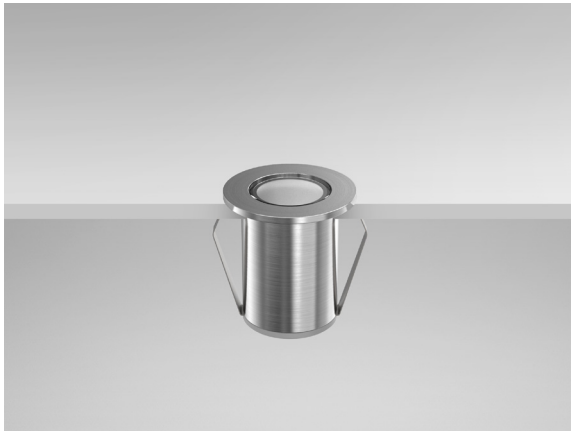

TERRA-736 - 1W Miniature Recessed Luminaire

Description

Miniature recessed fixture complete with integral LED package and frosted optic which minimises glare. Marine Grade 316 Stainless Steel construction rated to IP68. White and Bronze finishes features a Aluminium construction rated to IP65. Product footprint of 36mm diameter ensures versatile application. **Driver inclusive with product purchase.**

Dimensions

Photometrics

Specification

Power	1W		
Voltage	12V		
Colour Temperature	3000K	4000K	6000K
Lumens	65 Lm	70 Lm	75 Lm
Lumens Per Watt	65 Lm/W	70 Lm/W	75 Lm/W
CRI	>85	>85	>75
Beam Angle	115°		
Dimming Options	Switched		
Chipset	5050 - CREE		
Chip Life	L70 > 60,500 Hours		
Binning	4-Step MacAdams Ellipse		
Ambient Temperature	-20°C ~ 50°C		
IP Rating	IP65 (White/Bronze Finish), IP68 (Stainless Steel)		
IK Rating	IK10		
Cut Out	30MM - Circular		
Weight	260g		
Material	Stainless Steel, Aluminium (White/Bronze)		
Finish	316 Marine Grade Stainless Steel, White, Bronze		