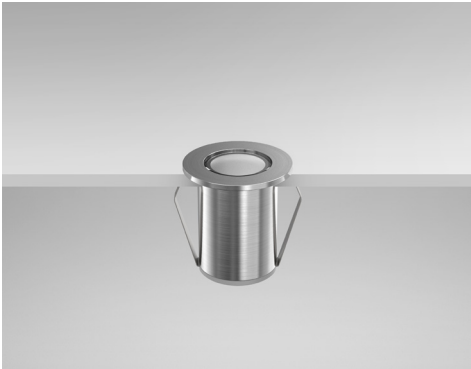

Finishes

STAINLESS STEEL