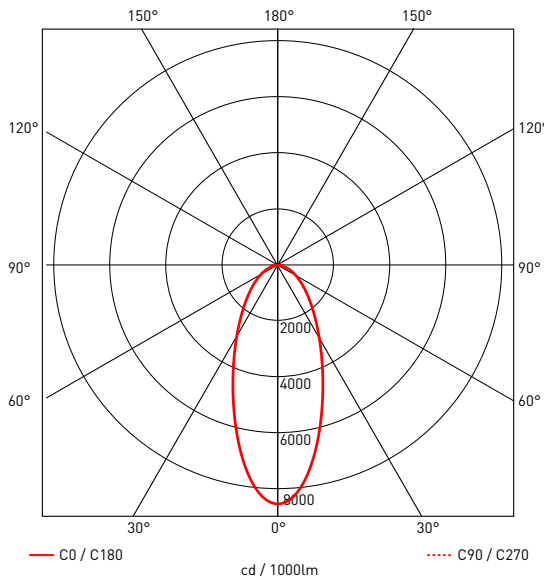

TERRA-736 - 1W Miniature Recessed Luminaire

Description

Miniature recessed fixture complete with integral LED package and frosted optic which minimises glare. Marine Grade 316 Stainless Steel construction rated to IP68. White and Bronze finishes features a Aluminium construction rated to IP65. Product footprint of 36mm diameter ensures versatile application. **Driver inclusive with product purchase.**

Dimensions

Photometrics

Specification

Power	1W		
Voltage	12V		
Colour Temperature	3000K	4000K	6000K
Lumens	65 Lm	70 Lm	75 Lm
Lumens Per Watt	65 Lm/W	70 Lm/W	75 Lm/W
CRI	>85	>85	>75
Beam Angle	115°		
Dimming Options	Switched		
Chipset	5050 - CREE		
Chip Life	L70 > 60,500 Hours		
Binning	4-Step MacAdams Ellipse		
Ambient Temperature	-20°C ~ 50°C		
IP Rating	IP65 (White/Bronze Finish), IP68 (Stainless Steel)		
IK Rating	IK10		
Cut Out	30MM - Circular		
Weight	260g		
Material	Stainless Steel, Aluminium (White/Bronze)		
Finish	316 Marine Grade Stainless Steel, White, Bronze		

Colourmetrics

3000K								4000K								6000K							
R1	R2	R3	R4	R5	R6	R7	R8	R1	R2	R3	R4	R5	R6	R7	R8	R1	R2	R3	R4	R5	R6	R7	R8
85	96	92	81	85	98	80	60	88	96	95	85	87	92	85	69	77	76	71	77	77	67	78	70
R9	R10	R11	R12	R13	R14	R15		R9	R10	R11	R12	R13	R14	R15		R9	R10	R11	R12	R13	R14	R15	
15	90	82	76	88	96	77		28	89	85	67	91	98	82		4	40	78	44	75	85	74	