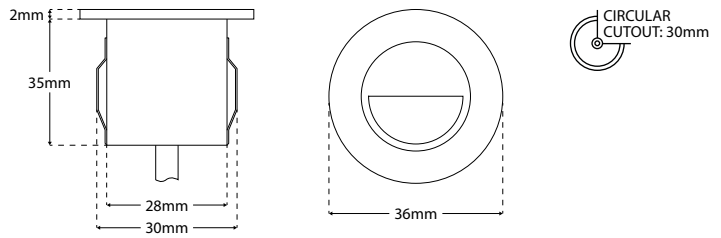

TERRA-736 - 1W Miniature Recessed Luminaire

Description

Miniature recessed fixture complete with integral LED package and frosted optic which minimises glare. Marine Grade 316 Stainless Steel construction rated to IP68. White and Bronze finishes features a Aluminium construction rated to IP65. Product footprint of 36mm diameter ensures versatile application. **Driver inclusive with product purchase.**

Dimensions

Photometrics

Specification

Power	1W		
Voltage	12V		
Colour Temperature	3000K	4000K	6000K
Lumens	65 Lm	70 Lm	75 Lm
Lumens Per Watt	65 Lm/W	70 Lm/W	75 Lm/W
CRI	>85	>85	>75
Beam Angle	115°		
Dimming Options	Switched		
Chipset	5050 - CREE		
Chip Life	L70 > 60,500 Hours		
Binning	4-Step MacAdams Ellipse		
Ambient Temperature	-20°C ~ 50°C		
IP Rating	IP65 (White/Bronze Finish), IP68 (Stainless Steel)		
IK Rating	IK10		
Cut Out	30MM - Circular		
Weight	260g		
Material	Stainless Steel, Aluminium (White/Bronze)		
Finish	316 Marine Grade Stainless Steel, White, Bronze		