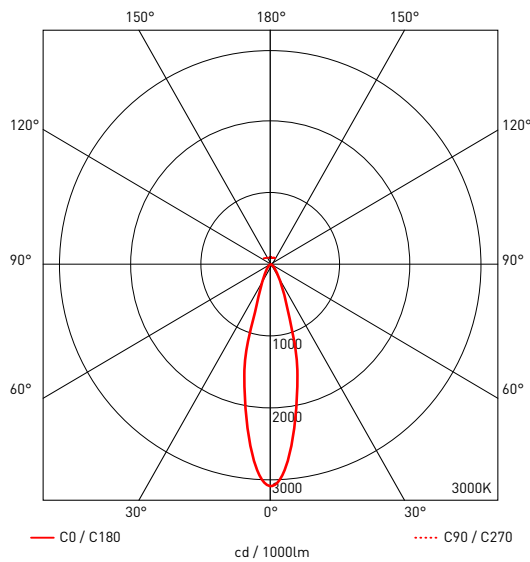

TERRA-248 - 30W Marine Grade Recessed Luminaire

Description

Marine grade 316 stainless steel in-ground fixture complete with integral LED package. Fixture rated to IP68 with no mechanical joints to light source ensuring robust protection against water ingress. Product runs cool meeting all touch temperature requirements.  
*\*Driver inclusive with product purchase.\**

Dimensions

Photometrics

Specification

Power	30W	
Voltage	70V	
Colour Temperature	3000K	6000K
Lumens	2204 Lm	3029 Lm
Lumens Per Watt	91 Lm/W	126 Lm/W
CRI	>80	>70
Beam Angle	30°	
Dimming Options	Switched	
Chipset	5050 - CREE	
Chip Life	L70 > 60,500 Hours	
Binning	4-Step MacAdams Ellipse	
Ambient Temperature	-20°C ~ 50°C	
IP Rating	IP67	
IK Rating	IK10	
Cut Out	220MM - Circular	
Weight	2580g	
Material	316 Marine Grade Stainless Steel	
Finish	316 Marine Grade Stainless Steel	

Colourmetrics

3000K

R1	R2	R3	R4	R5	R6	R7	R8
79	89	95	77	78	84	84	61
R9	R10	R11	R12	R13	R14	R15	
9	72	73	60	81	97	73	

6000K

R1	R2	R3	R4	R5	R6	R7	R8
66	72	76	71	68	63	78	57
R9	R10	R11	R12	R13	R14	R15	
0	34	68	39	66	87	59	