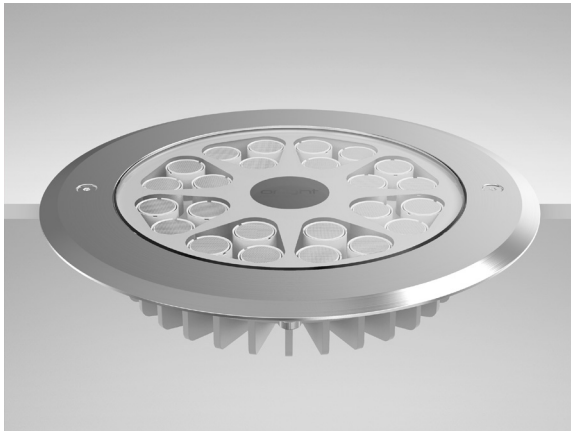

TERRA-248 - 30W Marine Grade Recessed Luminaire

Description

Marine grade 316 stainless steel in-ground fixture complete with integral LED package. Fixture rated to IP68 with no mechanical joints to light source ensuring robust protection against water ingress. Product runs cool meeting all touch temperature requirements.  
*\*Driver inclusive with product purchase.\**

Dimensions

Photometrics

Specification

Power	30W	
Voltage	70V	
Colour Temperature	3000K	6000K
Lumens	2204 Lm	3029 Lm
Lumens Per Watt	91 Lm/W	126 Lm/W
CRI	>80	>70
Beam Angle	30°	
Dimming Options	Switched	
Chipset	5050 - CREE	
Chip Life	L70 > 60,500 Hours	
Binning	4-Step MacAdams Ellipse	
Ambient Temperature	-20°C ~ 50°C	
IP Rating	IP67	
IK Rating	IK10	
Cut Out	220MM - Circular	
Weight	2580g	
Material	316 Marine Grade Stainless Steel	
Finish	316 Marine Grade Stainless Steel	