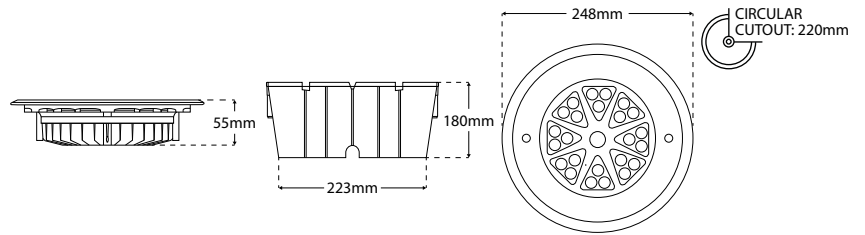

TERRA-248 - 30W Marine Grade Recessed Luminaire

Description

Marine grade 316 stainless steel in-ground fixture complete with integral LED package. Fixture rated to IP68 with no mechanical joints to light source ensuring robust protection against water ingress. Product runs cool meeting all touch temperature requirements.  
*\*Driver inclusive with product purchase.\**

Dimensions

Photometrics

Specification

Power	30W	
Voltage	70V	
Colour Temperature	3000K	6000K
Lumens	2204 Lm	3029 Lm
Lumens Per Watt	91 Lm/W	126 Lm/W
CRI	>80	>70
Beam Angle	30°	
Dimming Options	Switched	
Chipset	5050 - CREE	
Chip Life	L70 > 60,500 Hours	
Binning	4-Step MacAdams Ellipse	
Ambient Temperature	-20°C ~ 50°C	
IP Rating	IP67	
IK Rating	IK10	
Cut Out	220MM - Circular	
Weight	2580g	
Material	316 Marine Grade Stainless Steel	
Finish	316 Marine Grade Stainless Steel	