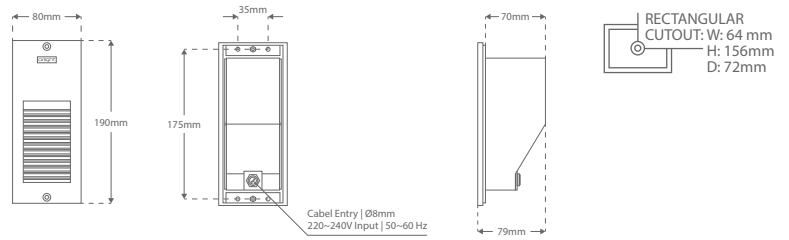

STEP - External Wall Light

Description

Recessed feature fitting, vertically mounted and IP65 rated. The stepped louvre provides a soft downward emission of light. Integrated mains dimmable LED driver for ease of installation. Cast Aluminium face plate construction with Solid State LED light source and CRI >80 to ensure light quality. **Product driver included as standard.**

Dimensions

Photometrics

Specification

Power	9W Circuit Power
Current	550mA
Voltage	Constant Current 1-16.5VDC
Colour Temperature	3000K
Lumens	551 Lm
Lumens Per Watt	62 Lm/W
CRI	>80
Beam Angle	100°
Dimming Options	Mains Dimmable
Chipset	5050 - CREE
Chip Life	L70 > 60,000 Hours
Binning	4-Step MacAdams Ellipse
Ambient Temperature	-20°C ~ 50°C
IP Rating	IP54
Cut Out	W: 64MM / H:156MM / D:72MM - Rectangular
Weight	390g
Material	Aluminium
Finish	RAL 9023