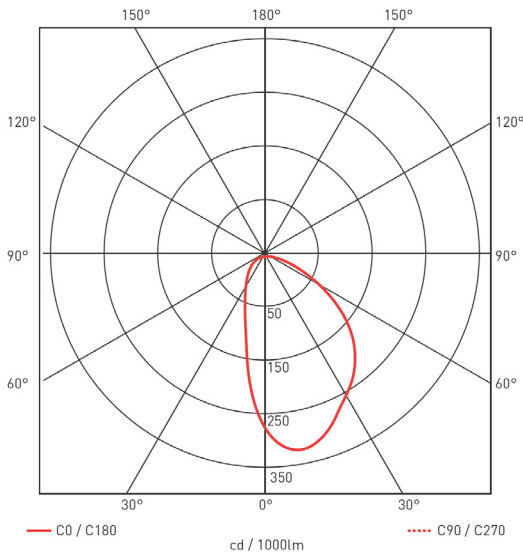

STEP - External Wall Light

Description

Recessed feature fitting, vertically mounted and IP65 rated. The stepped louvre provides a soft downward emission of light. Integrated mains dimmable LED driver for ease of installation. Cast Aluminium face plate construction with Solid State LED light source and CRI >80 to ensure light quality. **Product driver included as standard.**

Dimensions

Photometrics

Specification

Power	9W Circuit Power
Current	550mA
Voltage	Constant Current 1-16.5VDC
Colour Temperature	3000K
Lumens	551 Lm
Lumens Per Watt	62 Lm/W
CRI	>80
Beam Angle	100°
Dimming Options	Mains Dimmable
Chipset	5050 - CREE
Chip Life	L70 > 60,000 Hours
Binning	4-Step MacAdams Ellipse
Ambient Temperature	-20°C ~ 50°C
IP Rating	IP54
Cut Out	W: 64MM / H:156MM / D:72MM - Rectangular
Weight	390g
Material	Aluminium
Finish	RAL 9023

Colourmetrics

3000K

R1	R2	R3	R4	R5	R6	R7	R8
79	86	93	82	78	83	86	62
R9	R10	R11	R12	R13	R14	R15	
7	68	80	61	81	96	72	