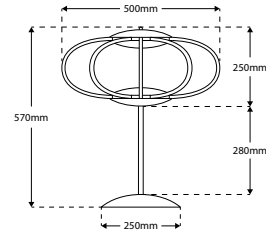

Dimensions

Specification

Chipset	SMD2835 LED
Voltage	220-240V
Power	80W
Dimming Option	Switched
Driver	Integral
Colour Temperature	3000K
CRI	>90
IP Rating	IP20
Finish	Polished Rose Gold