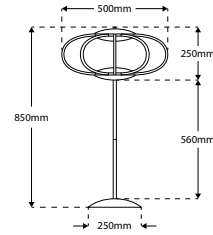

Dimensions

Specification

Chipset	SMD2835 LED
Voltage	220-240V
Power	80W
Dimming Option	Switched
Driver	Integral
Colour Temperature	3000K
CRI	>90
IP Rating	IP20
Finish	Polished Rose Gold