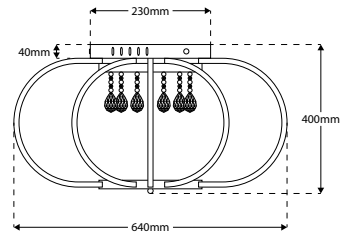

Dimensions

Specification

Chipset	SMD2835 LED
Voltage	220-240V
Power	80W
Dimming Option	Switched
Driver	Integral
Colour Temperature	3000K
CRI	>90
IP Rating	IP20
Finish	Polished Rose Gold