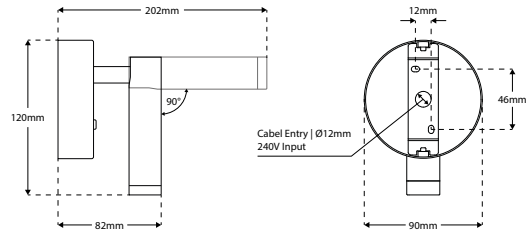

RHONE-XL - Large Adjustable Wall Light

Description

Adjustable surface mounted wall light with a 3W LED chip, 90° tilt and 330° rotation allows for easy direction of light. Integrated ON/OFF switch enables simple and neat control. Available in Polished Stainless Steel and Brushed Bronze. **Driver inclusive with product purchase.**

Dimensions

Specification

Power	3W
Current	700mA
Voltage	220-240V
Colour Temperature	3000K
Lumens	185 Lm
Lumens Per Watt	62 Lm/W
CRI	>80
Rotation	330°
Tilt	90°
Driver	Integral
Dimming Options	Switched
Chipset	LED Chipset
IP Rating	IP20
Weight	0.4kg
Finish	Stainless Steel, Brushed Bronze