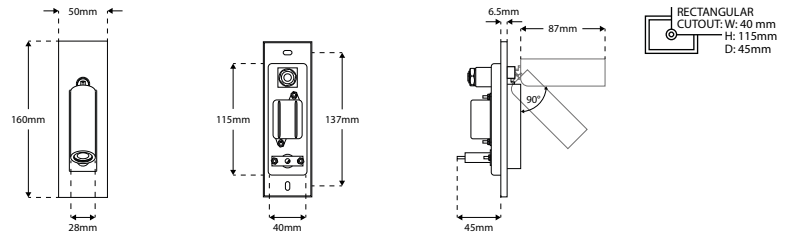

RHONE-RT - Rectangular Adjustable Wall Light

Description

Adjustable surface mounted wall light with a 2W LED chip, 90° tilt and 330° rotation allows for easy direction of light. Available in Polished Stainless Steel and Brushed Bronze and integrated switch provides ease of use. **Driver inclusive with product purchase.**

Dimensions

Specification

Power	2W
Current	550mA
Voltage	220-240V
Colour Temperature	3000K
Lumens	145 Lm
Lumens Per Watt	73 Lm/W
CRI	>80
Rotation	330°
Tilt	90°
Driver	Integral
Dimming Options	Switched
Chipset	LED Chipset
IP Rating	IP20
Weight	0.4kg
Finish	Stainless Steel, Brushed Bronze