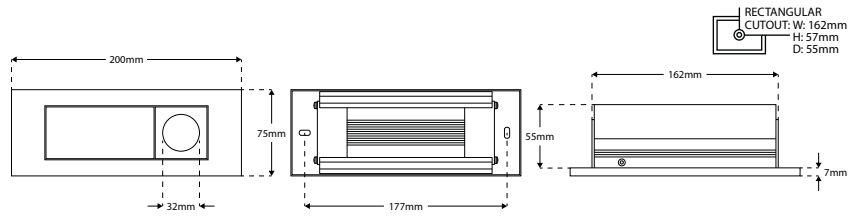

RHONE-RT-XL - Rectangular Adjustable Wall Light

Description

Adjustable recessed wall light with a 1W LED chip and integrated contact sensor. 330° rotatable head allows for easy direction of light. Available in Polished Stainless Steel and Brushed Bronze. *\*Driver inclusive with product purchase.\**

Dimensions

Specification

Power	1W
Current	350mA
Voltage	220-240V
Colour Temperature	3000K
Lumens	95 Lm
Lumens Per Watt	95 Lm/W
CRI	>80
Rotation	330°
Driver	Integral
Dimming Options	Switched
Chipset	LED Chipset
IP Rating	IP20
Weight	0.65kg
Finish	Stainless Steel, Brushed Bronze