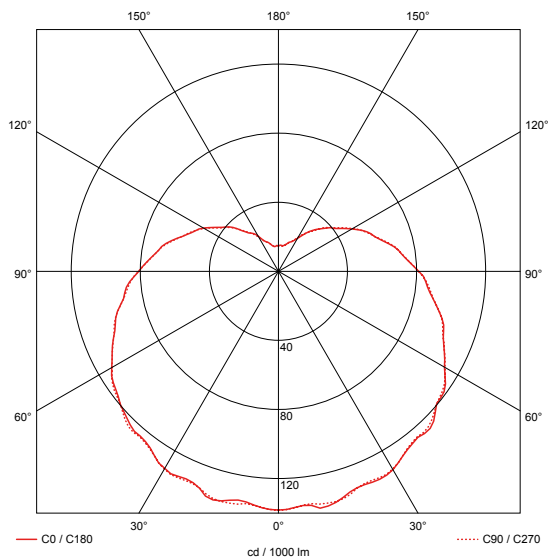

REGAL-FM - Flat Mounted IP44 Pillar Light

Description

Flat mounted pillar light is constructed from glass rods enclosed within two metal end caps and rated to IP44. Available in Satin Brass, Chrome and Bronze finishes. Ideal for adding light around mirrors or as additional lighting in a bathroom environment. **Driver inclusive with product purchase.**

Dimensions

Photometrics

Specification

Power	4W
Current	350mA
Voltage	240V
Colour Temperature	3000K
Lumens	512 Lm
Lumens Per Watt	128 Lm/W
CRI	>85
Driver	In-Line (Constant Current)
Dimming Options	Switched
Chipset	LED Card
IP Rating	IP44
Weight	1.21kg
Finish	Satin Brass, Chrome, Bronze