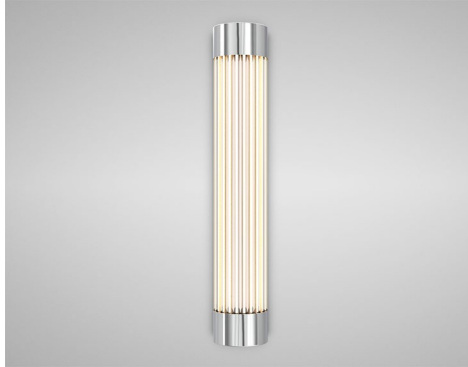

REGAL-FM - Flat Mounted IP44 Pillar Light

Description

Flat mounted pillar light is constructed from glass rods enclosed within two metal end caps and rated to IP44. Available in Satin Brass, Chrome and Bronze finishes. Ideal for adding light around mirrors or as additional lighting in a bathroom environment. **Driver inclusive with product purchase.**

Dimensions

Photometrics

Specification

Power	4W
Current	350mA
Voltage	240V
Colour Temperature	3000K
Lumens	512 Lm
Lumens Per Watt	128 Lm/W
CRI	>85
Driver	In-Line (Constant Current)
Dimming Options	Switched
Chipset	LED Card
IP Rating	IP44
Weight	1.21kg
Finish	Satin Brass, Chrome, Bronze

Colourmetrics

3000K

R1	R2	R3	R4	R5	R6	R7	R8
84	94	95	82	84	92	83	62
R9	R10	R11	R12	R13	R14	R15	
17	86	81	74	87	98	77	

Finishes

SATIN BRASS

CHROME

BRONZE