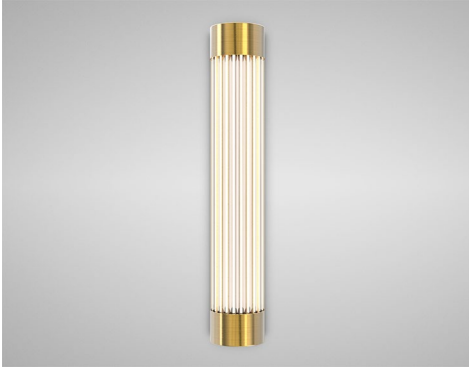

REGAL-FM - Flat Mounted IP44 Pillar Light

Description

Flat mounted pillar light is constructed from glass rods enclosed within two metal end caps and rated to IP44. Available in Satin Brass, Chrome and Bronze finishes. Ideal for adding light around mirrors or as additional lighting in a bathroom environment. **Driver inclusive with product purchase.**

Dimensions

Photometrics

Specification

Power	4W
Current	350mA
Voltage	240V
Colour Temperature	3000K
Lumens	512 Lm
Lumens Per Watt	128 Lm/W
CRI	>85
Driver	In-Line (Constant Current)
Dimming Options	Switched
Chipset	LED Card
IP Rating	IP44
Weight	1.21kg
Finish	Satin Brass, Chrome, Bronze

Colourmetrics

3000K

R1	R2	R3	R4	R5	R6	R7	R8
84	94	95	82	84	92	83	62
R9	R10	R11	R12	R13	R14	R15	
17	86	81	74	87	98	77	

Finishes

SATIN BRASS

CHROME

BRONZE