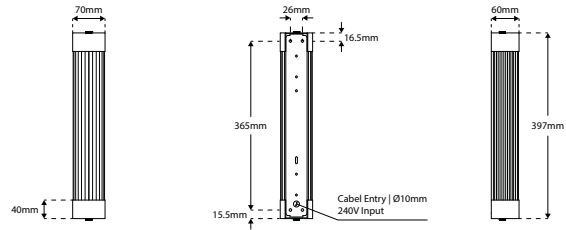

REGAL-FM - Flat Mounted IP44 Pillar Light

Description

Flat mounted pillar light is constructed from glass rods enclosed within two metal end caps and rated to IP44. Available in Satin Brass, Chrome and Bronze finishes. Ideal for adding light around mirrors or as additional lighting in a bathroom environment. **Driver inclusive with product purchase.**

Dimensions

Photometrics

Specification

Power	4W
Current	350mA
Voltage	240V
Colour Temperature	3000K
Lumens	512 Lm
Lumens Per Watt	128 Lm/W
CRI	>85
Driver	In-Line (Constant Current)
Dimming Options	Switched
Chipset	LED Card
IP Rating	IP44
Weight	1.21kg
Finish	Satin Brass, Chrome, Bronze