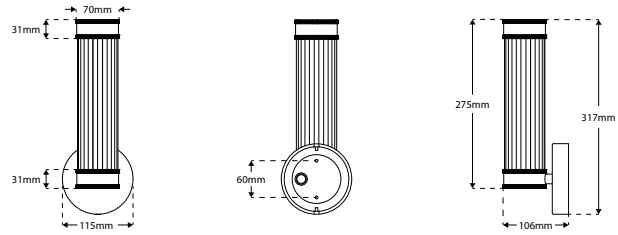

REGAL-CM - Circular Mounted IP44 Pillar Light

Description

REGAL-CM is a wall mounted pillar light. Manufactured to an IP44 rating, constructed from glass rods and a stainless steel body. Finished in Satin Brass, Chrome or Brushed Bronze. This fixture features knurling detail and is ideal for brightening residential environments.  
*\*Driver inclusive with product purchase.\**

Dimensions

Photometrics

Specification

Power	6W
Current	500mA
Voltage	240V
Colour Temperature	3000K
Lumens	485 Lm
Lumens Per Watt	81 Lm/W
CRI	>85
Driver	Integral
Dimming Options	Switched
Chipset	LED 2835 Chipset
IP Rating	IP44
Weight	1.5kg
Material	Stainless Steel with Glass Rods
Finish	Satin Brass, Chrome, Bronze