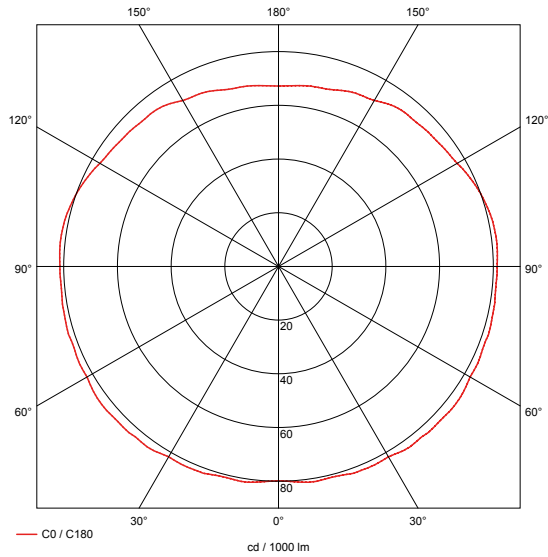

REGAL-CM - Circular Mounted IP44 Pillar Light

Description

REGAL-CM is a wall mounted pillar light. Manufactured to an IP44 rating, constructed from glass rods and a stainless steel body. Finished in Satin Brass, Chrome or Brushed Bronze. This fixture features knurling detail and is ideal for brightening residential environments.  
*\*Driver inclusive with product purchase.\**

Dimensions

Photometrics

Specification

Power	6W
Current	500mA
Voltage	240V
Colour Temperature	3000K
Lumens	485 Lm
Lumens Per Watt	81 Lm/W
CRI	>85
Driver	Integral
Dimming Options	Switched
Chipset	LED 2835 Chipset
IP Rating	IP44
Weight	1.5kg
Material	Stainless Steel with Glass Rods
Finish	Satin Brass, Chrome, Bronze