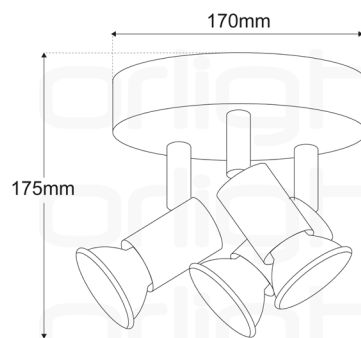

**ORL78633** - Triple Spotlights

**Description**

This triple spotlight boasts a straightforward construction paired with a white finish for a discreet appearance in any setting. With a 240V input and GU10 lampholders, installation is effortless, and it accommodates LED usage with standard retrofit lamp types.  
\*Light source not included.

**Dimensions**

**Specification**

<b>Compatible Light Source</b>	GU10 Lamp
<b>Finish</b>	White
<b>IP Rating</b>	IP20
<b>Voltage</b>	Max. 240V
<b>Installation</b>	Ceiling Mounted
<b>Length</b>	175mm
<b>Width</b>	170mm
<b>Height</b>	135mm