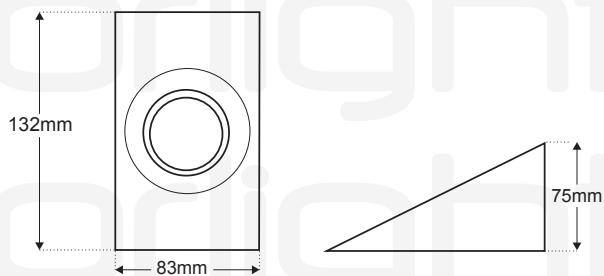

**ORL231-SC** - Triangular Under Cabinet Fixture

**Description**

The ORL231 Under-Cabinet fixture features diecast Aluminium construction with integrated 12V G4 lampholder. The unit incorporates a simple lamp change with removable glass covering. Frosted glass ensures minimal glare for this unit ideal for worktop illumination. \*Light source not included.

**Dimensions**

**Specification**

<b>Compatible Light Source</b>	G4 LED
<b>Colour</b>	Satin Chrome
<b>IP Rating</b>	IP20
<b>Voltage</b>	Max. 12V
<b>Construction</b>	Aluminium