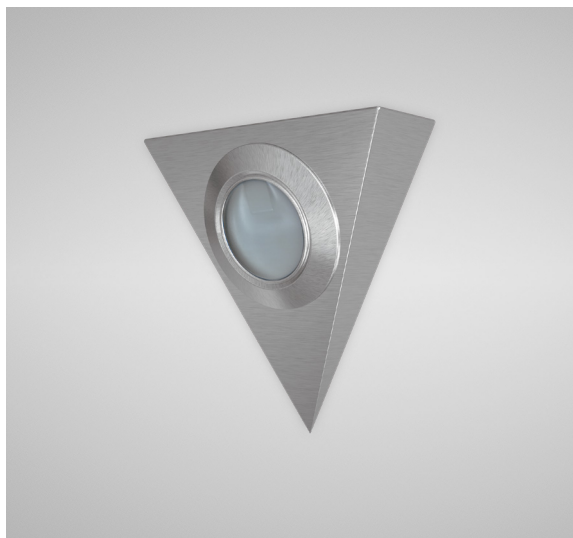

ORL230-SC - Triangular Under Cabinet Fixture

Description

The ORL230 Under-Cabinet fixture features diecast Aluminium construction with integrated 12V G4 lampholder. The unit incorporates a simple lamp change with removable glass covering. Frosted glass ensures minimal glare for this unit ideal for worktop illumination. *Light source not included.

Dimensions

Specification

Compatible Light Source	G4 LED
Colour	Satin Chrome
IP Rating	IP20
Voltage	Max. 12V
Construction	Aluminium