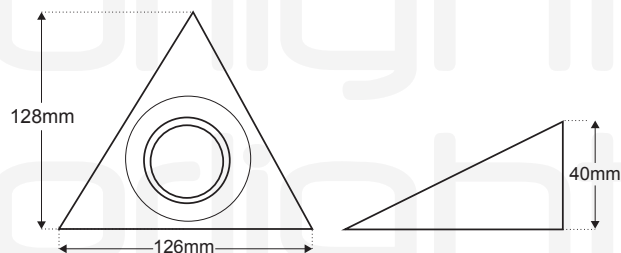

ORL230-SC - Triangular Under Cabinet Fixture

Description

The ORL230 Under-Cabinet fixture features diecast Aluminium construction with integrated 12V G4 lampholder. The unit incorporates a simple lamp change with removable glass covering. Frosted glass ensures minimal glare for this unit ideal for worktop illumination. *Light source not included.

Dimensions

Specification

Compatible Light Source	G4 LED
Colour	Satin Chrome
IP Rating	IP20
Voltage	Max. 12V
Construction	Aluminium